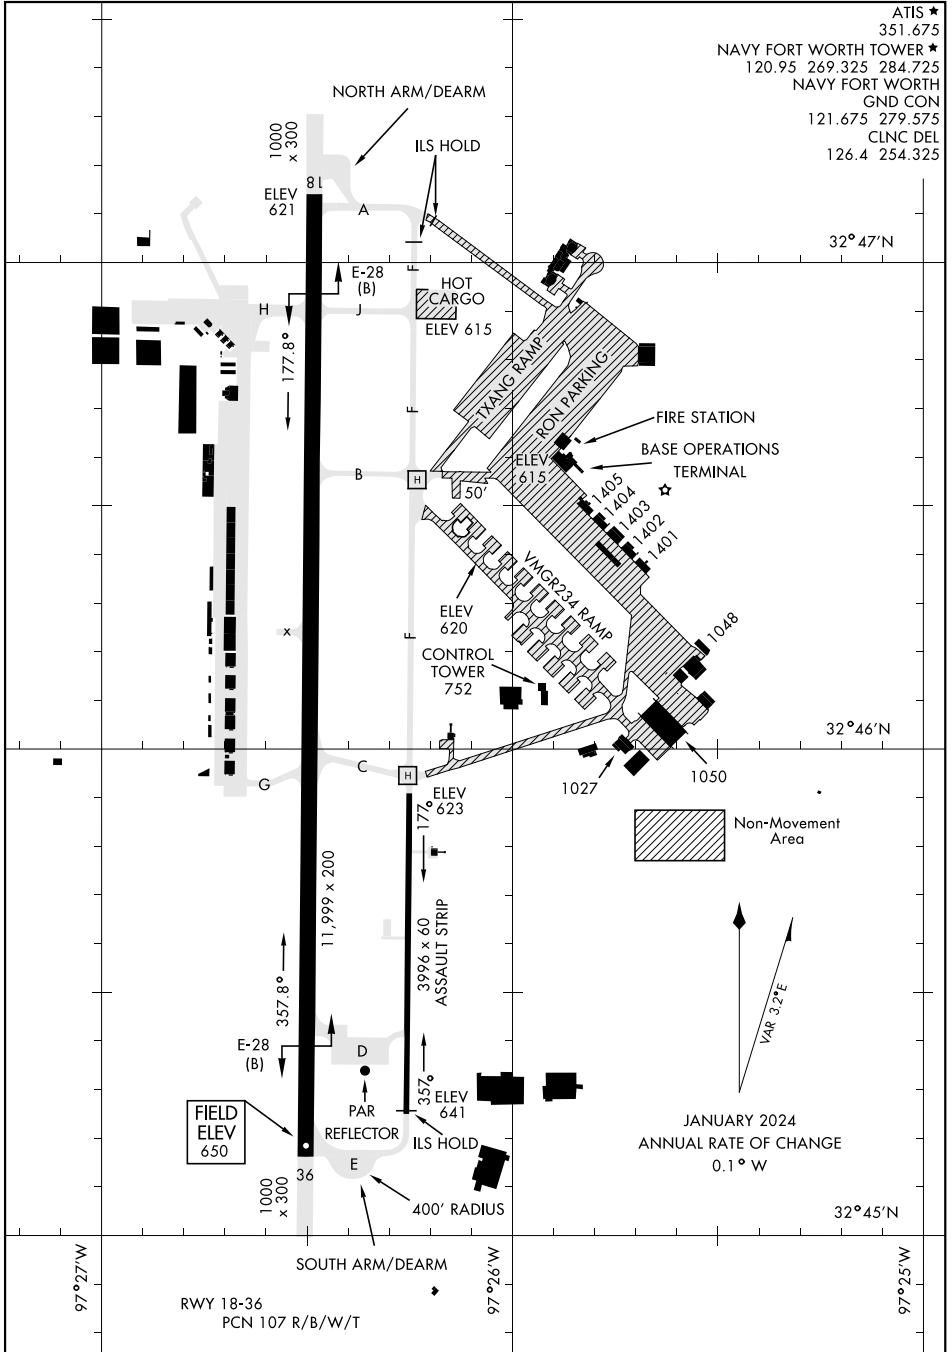

AIRPORT DIAGRAM

FORT WORTH NAS JRB (CARSWELL FLD) (KNFW)

FORT WORTH, TEXAS

[USN]

SC-2, 19 FEB 2026 to 19 MAR 2026

SC-2, 19 FEB 2026 to 19 MAR 2026

AIRPORT DIAGRAM

FORT WORTH, TEXAS

FORT WORTH NAS JRB (CARSWELL FLD) (KNFW)