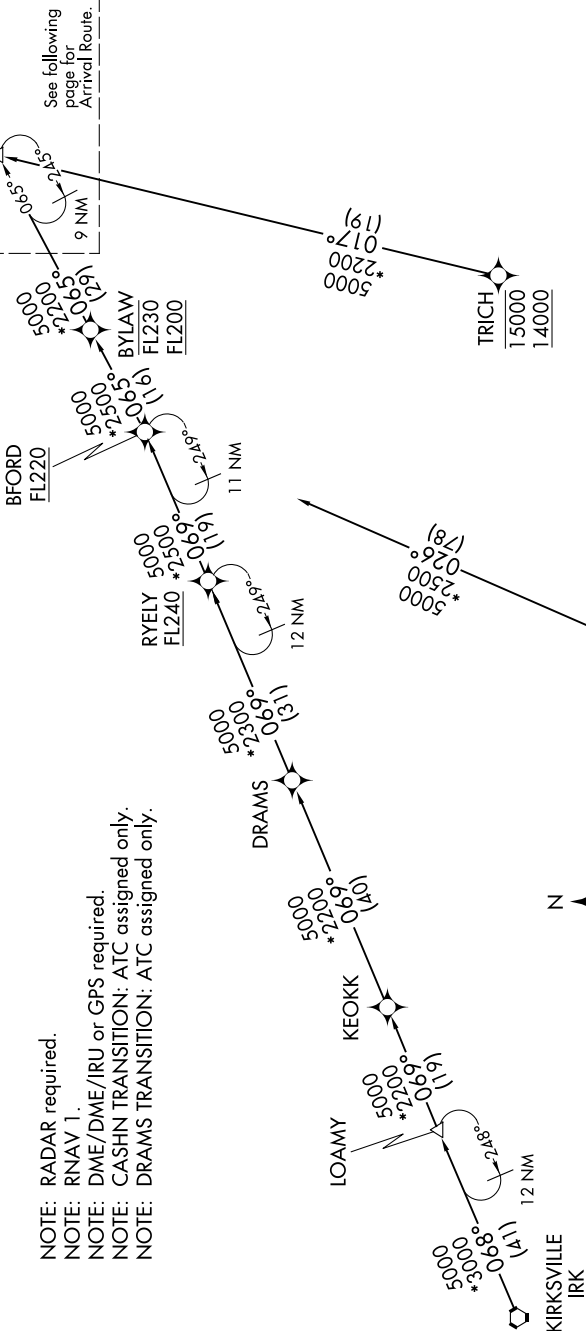

BENKY SIX ARRIVAL (RNAV) Transition Routes

EC-3, 19 FEB 2026 to 19 MAR 2026

CHICAGO APP CON  
119.0 292.125  
D-ATIS  
135.4 282.225

- NOTE: RADAR required.
- NOTE: RNAV 1.
- NOTE: DME/DME/IRU or GPS required.
- NOTE: CASHN TRANSITION: ATC assigned only.
- NOTE: DRAMS TRANSITION: ATC assigned only.

- BFORD TRANSITION (BFORD.BENKY6):
- BYLAW TRANSITION (BYLAW.BENKY6):
- CASHN TRANSITION (CASHN.BENKY6):
- DRAMS TRANSITION (DRAMS.BENKY6):
- KIRKSVILLE TRANSITION (IRK.BENKY6):
- LOAMY TRANSITION (LOAMY.BENKY6):
- TRICH TRANSITION (TRICH.BENKY6):

(CONTINUED ON FOLLOWING PAGE)

NOTE: Chart not to scale.

EC-3, 19 FEB 2026 to 19 MAR 2026