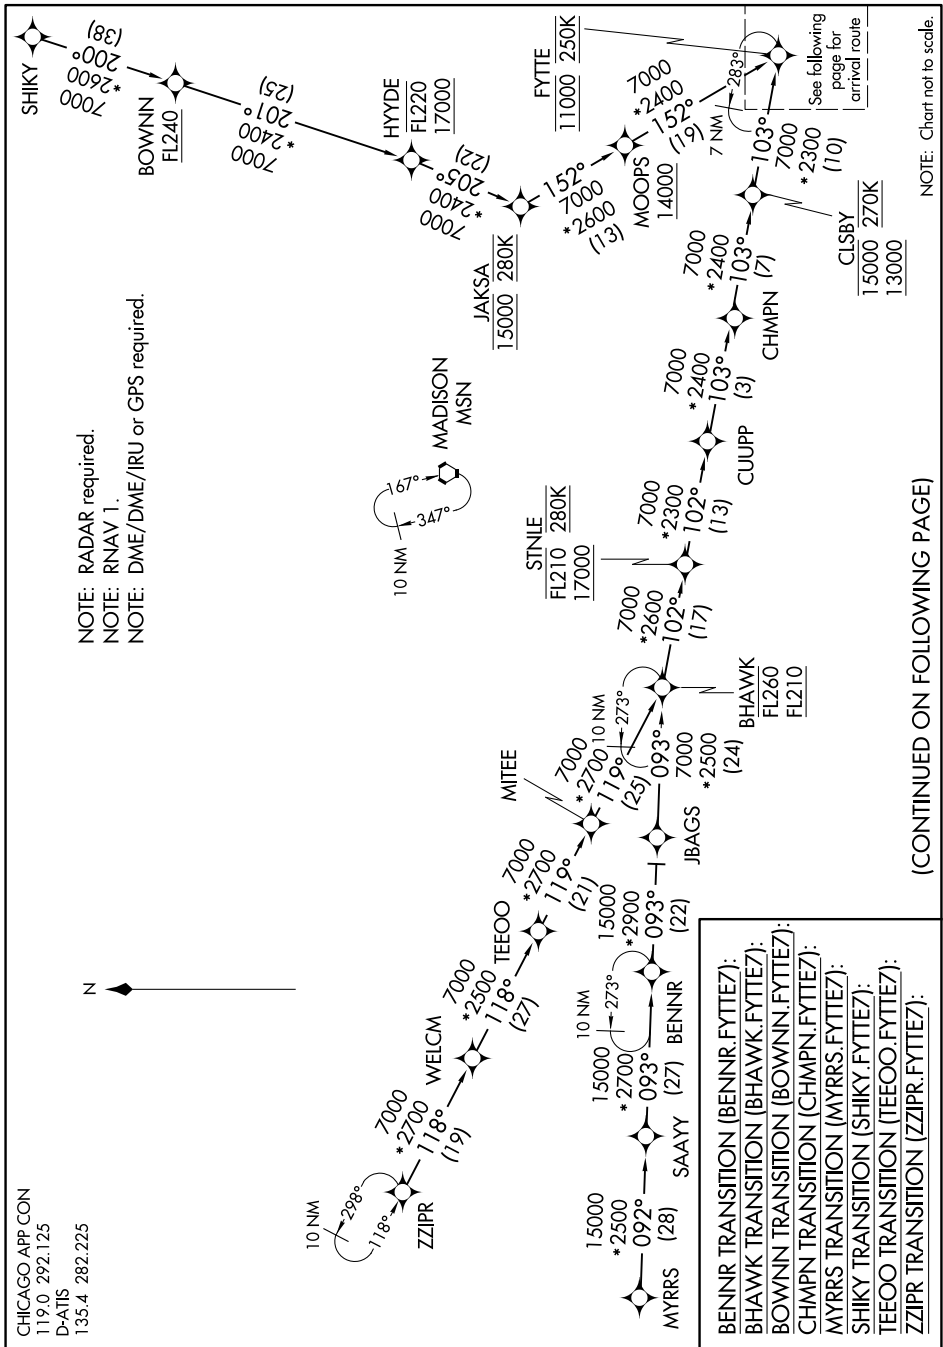

FYTTE SEVEN ARRIVAL (RNAV) Transition Routes

CHICAGO O'HARE INTL (ORD)
CHICAGO, ILLINOIS

EC-3, 19 FEB 2026 to 19 MAR 2026

CHICAGO APP CON
119.0 292.125
D-ATIS
135.4 282.225

NOTE: RADAR required.
NOTE: RNAV 1.
NOTE: DME/DME/IRU or GPS required.

FYTTE SEVEN ARRIVAL (RNAV) Transition Routes

(FYTTE.FYTTE7) 17JUN21

CHICAGO, ILLINOIS
CHICAGO O'HARE INTL (ORD)