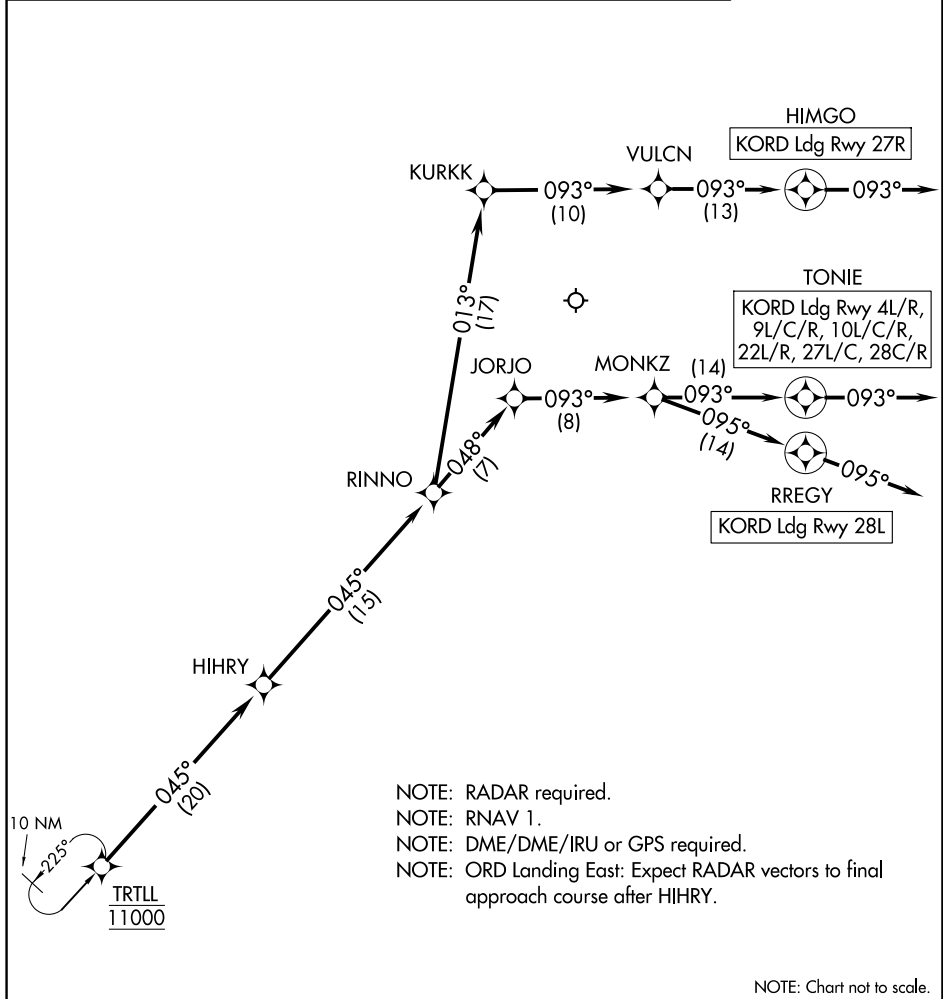

TRTLL SIX ARRIVAL (RNAV) Arrival Routes

ARRIVAL ROUTE DESCRIPTION

From TRTLL on track 045° to HIHRY, then on track 045° to RINNO.

LANDING RWYS 4L/R, 9L/C/R, 10L/C/R, 22L/R, 27L/C, 28C/R:

From RINNO on track 048° to JORJO, then on track 093° to MONKZ, then on track 093° to TONIE, then on track 093°. Expect RADAR vectors to final approach course.

LANDING RWY 27R: From RINNO on track 013° to KURKK, then on track 093° to VULCN, then on track 093° to HIMGO, then on track 093°. Expect RADAR vectors to final approach course.

LANDING RWY 28L: From RINNO on track 048° to JORJO, then on track 093° to MONKZ, then on track 095° to RREGY, then on track 095°. Expect RADAR vectors to final approach course.

CHICAGO APP CON
119.0 292.125
D-ATIS
135.4 282.225

EC-3, 19 FEB 2026 to 19 MAR 2026

EC-3, 19 FEB 2026 to 19 MAR 2026

TRTLL SIX ARRIVAL (RNAV) Arrival Routes