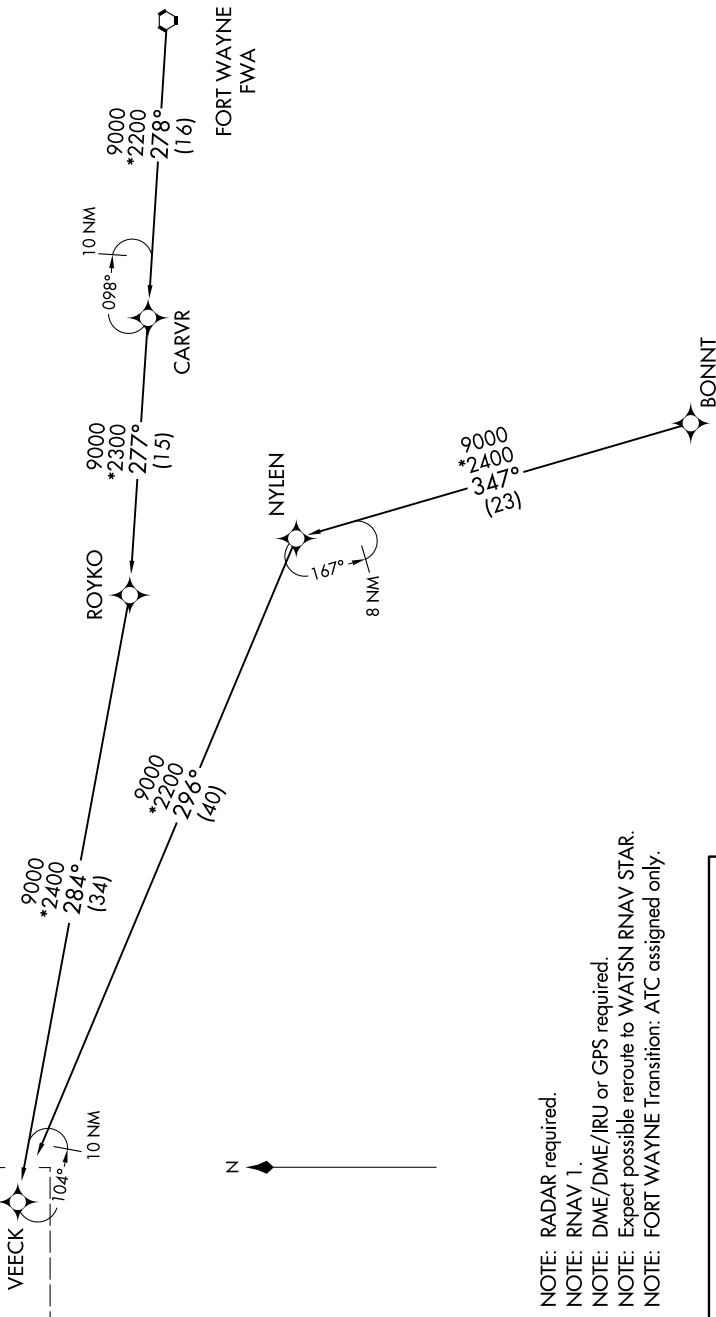

# VEECK FIVE ARRIVAL (RNAV) Transition Routes

CHICAGO APP CON  
119.0 292.125  
D-AIIS  
135.4 282.225

(CONTINUED ON FOLLOWING PAGE)

See following page for Arrival Route.

NOTE: Chart not to scale.

- NOTE: RADAR required.
- NOTE: RNAV 1.
- NOTE: DME/DME/IRU or GPS required.
- NOTE: Expect possible reroute to WATSN RNAV STAR.
- NOTE: FORT WAYNE Transition: ATC assigned only.

**BONNT TRANSITION (BONNT.VEECK5):  
FORT WAYNE TRANSITION (FWA.VEECK5):**