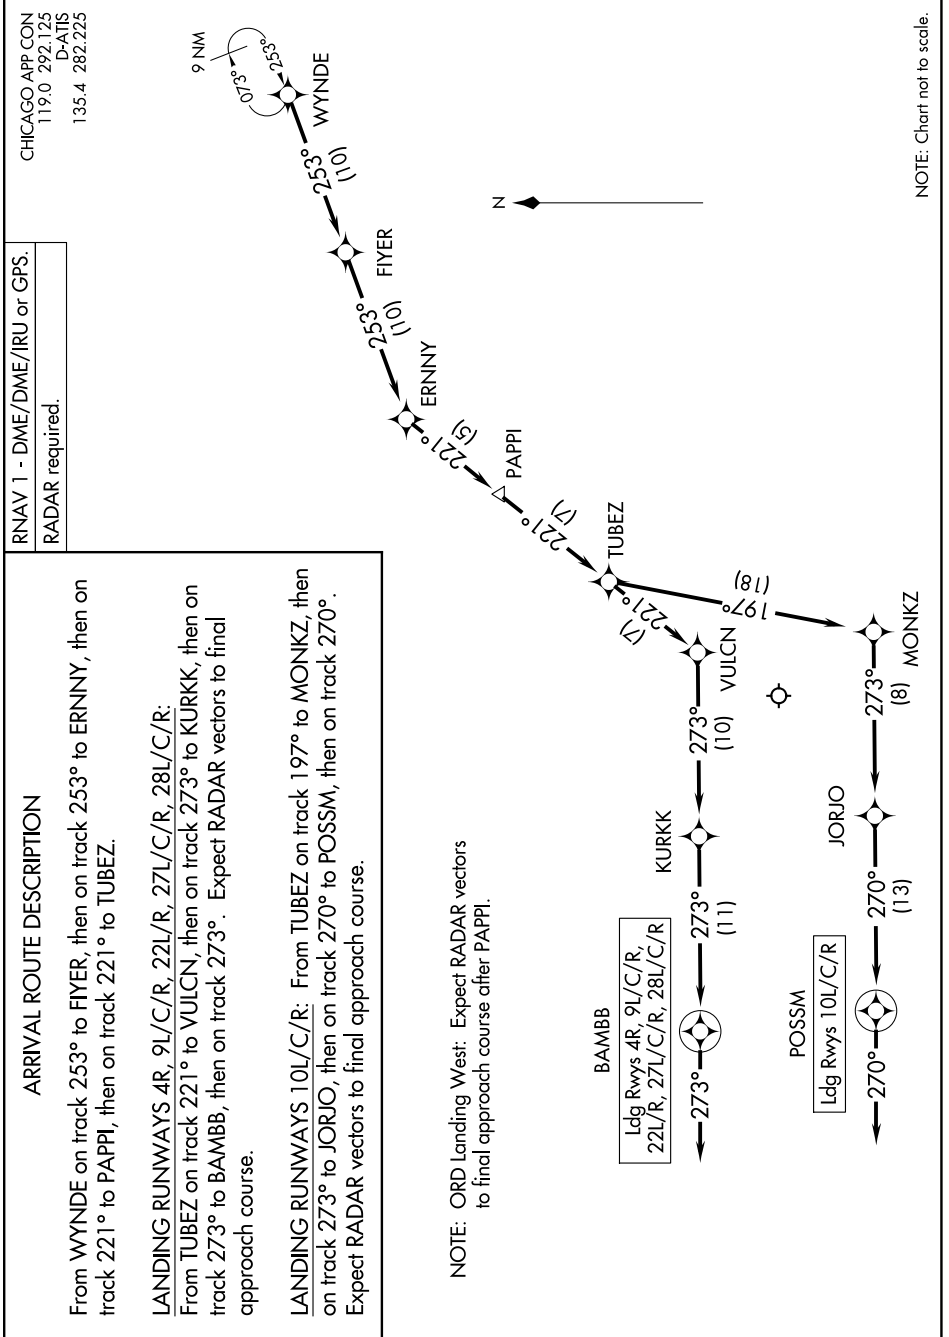

# WYNDE THREE ARRIVAL (RNAV) Arrival Routes

EC-3, 19 FEB 2026 to 19 MAR 2026

EC-3, 19 FEB 2026 to 19 MAR 2026