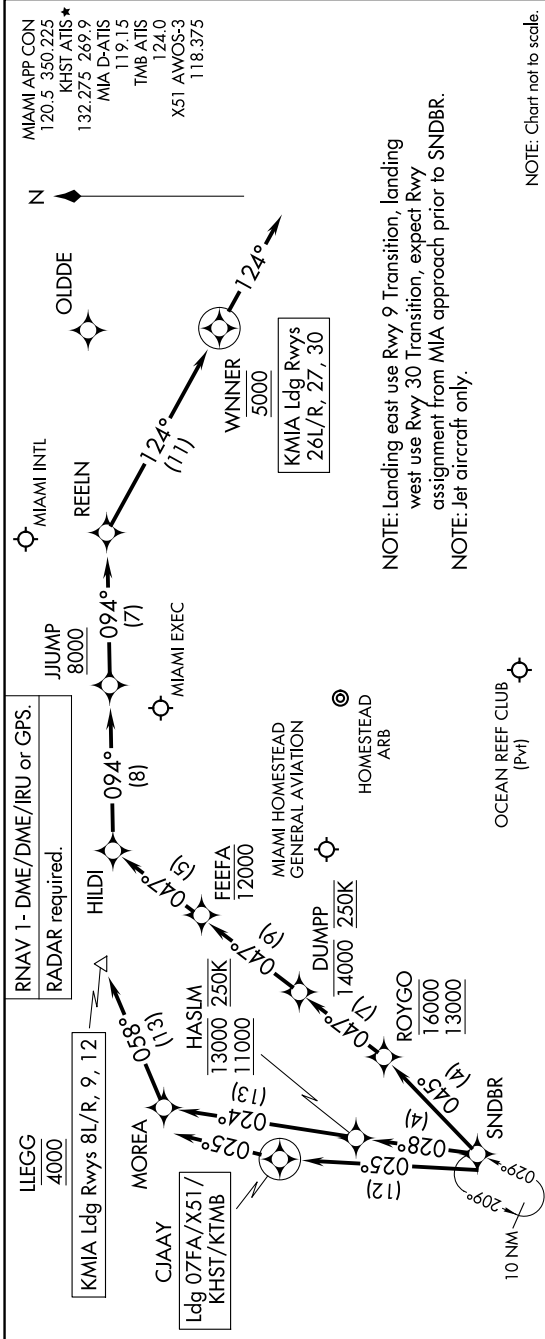

SNDBR THREE ARRIVAL (RNAV) Arrival Routes

MIAMI, FLORIDA

SE-3, 19 FEB 2026 to 19 MAR 2026

ARRIVAL ROUTE DESCRIPTION

LANDING KMIA RUNWAYS 8L/R, 9, 12: From SNDBR on track 028° to cross HASJM between 11000 and 13000 and at 250K, then on track 024° to MOREA, then on track 058° to cross LLEGG at 4000. Expect ILS or RNAV Rwy 9 approach or RADAR vectors to final approach course.

LANDING KMIA RUNWAYS 26L/R, 27, 30: From SNDBR on track 045° to cross ROYGO between 13000 and 16000, then on track 047° to cross DUMPP at or below 14000 and at 250K, then on track 047° to cross FEFEA at or below 12000, then on track 047° to HILDI, then on track 094° to cross JUJUMP at or above 8000, then on track 094° to REELN, then on track 124° to cross WINNER at 5000, then on track 124°. Expect RADAR vectors to final approach course.

LANDING 07FA/X51/KHST/KTMB: From SNDBR on track 025° to CJAAY, then on track 025°. Expect RADAR vectors to final approach course.

SNDBR THREE ARRIVAL (RNAV) Arrival Routes

MIAMI, FLORIDA

SE-3, 19 FEB 2026 to 19 MAR 2026