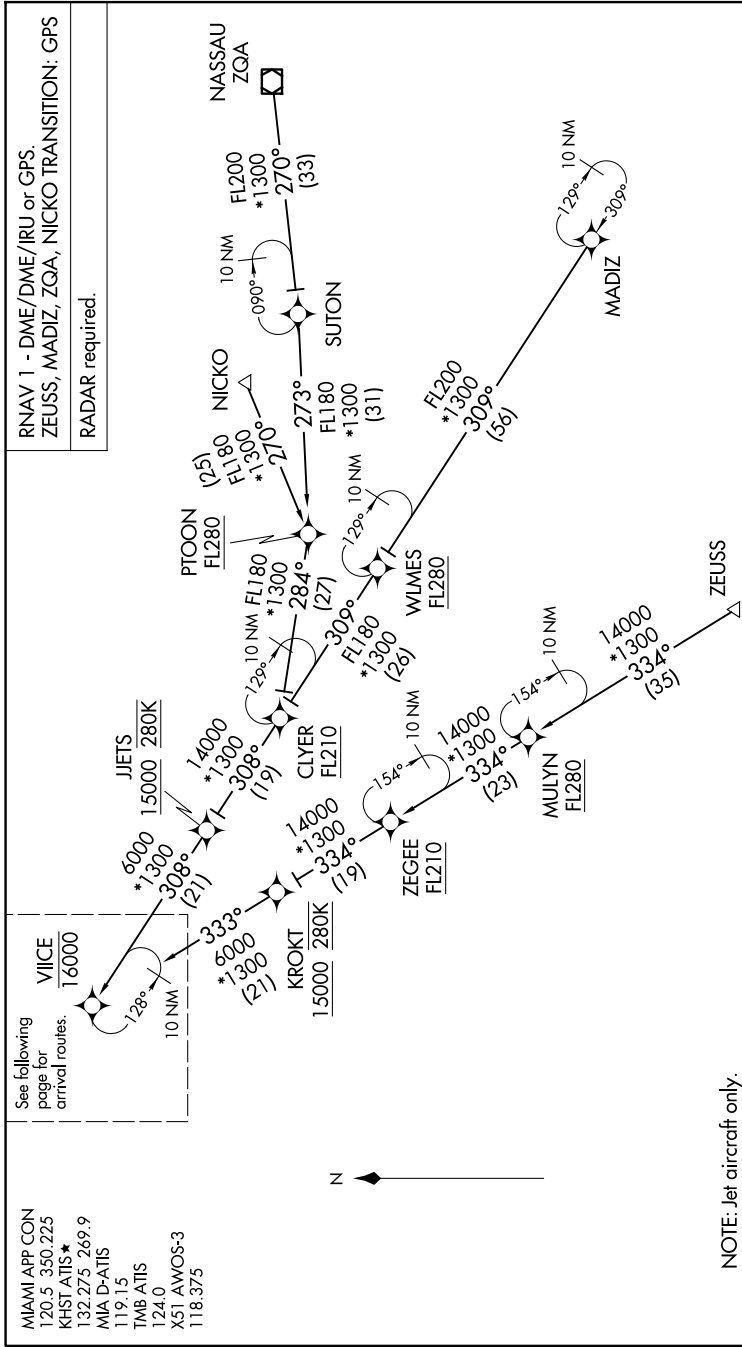

VIICE TWO ARRIVAL (RNAV) Transition Routes

MIAMI, FLORIDA

SE-3, 19 FEB 2026 to 19 MAR 2026

MADIZ TRANSITION (MADIZ.VIICE2)
 NASSAU TRANSITION (ZQA.VIICE2)
 NICKO TRANSITION (NICKO.VIICE2)
 PTOON TRANSITION (PTOON.VIICE2)
 ZEGEE TRANSITION (ZEGEE.VIICE2)
 ZEUSS TRANSITION (ZEUSS.VIICE2)

NOTE: Jet aircraft only.
 NOTE: Landing east use Rwy 9 Transition, landing west use Rwy 30 Transition. Expect Rwy assignment from MIA approach prior to VIICE.
 NOTE: Do not file PTOON or ZEGEE Transition - to be assigned by ATC.

(CONTINUED ON FOLLOWING PAGE)

NOTE: Chart not to scale.

SE-3, 19 FEB 2026 to 19 MAR 2026

VIICE TWO ARRIVAL (RNAV) Transition Routes

MIAMI, FLORIDA