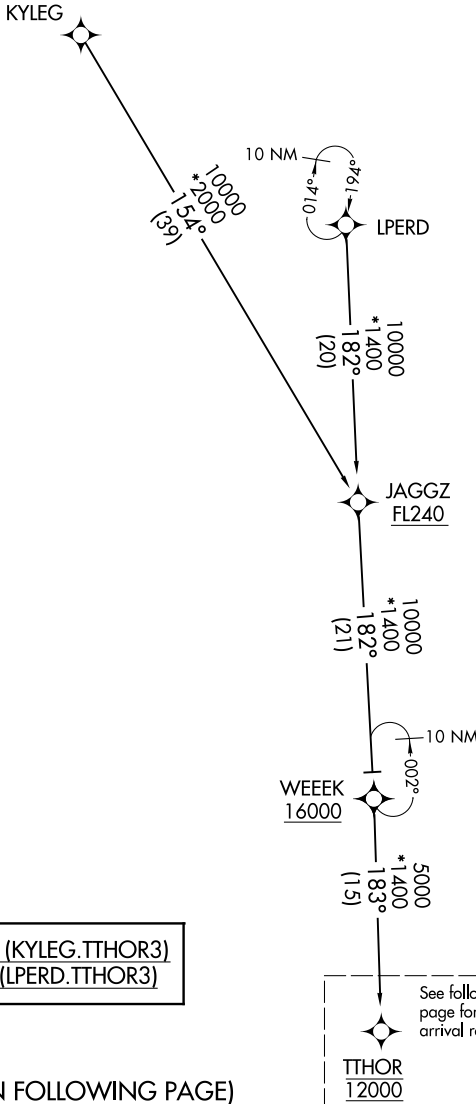

TTHOR THREE ARRIVAL (RNAV) Transition Routes

ORLANDO, FLORIDA

ORLANDO APP CON
 125.225 351.9
 DAYTONA APP CON
 118.85 353.825
 DAB ATIS
 132.875
 EVB ATIS
 124.625
 LEE ATIS
 134.325
 ORL ATIS
 127.25
 OMN ATIS
 118.475
 SFB ATIS
 125.975

RNAV 1 - DME/DME/IRU or GPS.
 RADAR required.

NOTE: Jet and turboprop aircraft only.

KYLEG TRANSITION (KYLEG.TTHOR3)
 LPERD TRANSITION (LPERD.TTHOR3)

(CONTINUED ON FOLLOWING PAGE)

NOTE: Chart not to scale.

SE-3, 19 FEB 2026 to 19 MAR 2026

SE-3, 19 FEB 2026 to 19 MAR 2026