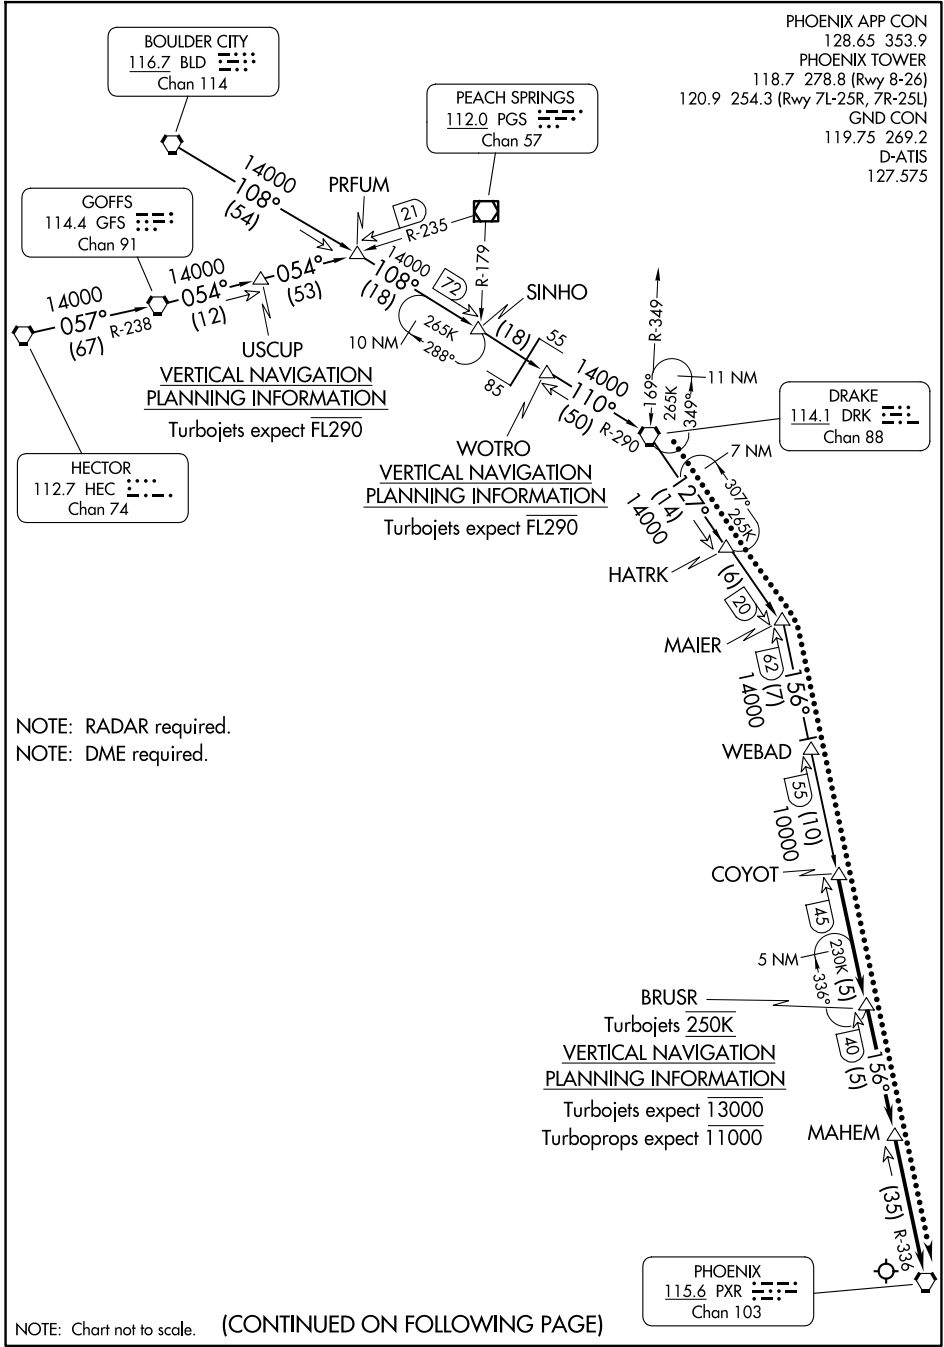

(COYOT.COYOT5) 23334
COYOT FIVE ARRIVAL

AL-322 (FAA)

PHOENIX SKY HARBOR INTL (PHX)
 PHOENIX, ARIZONA

PHOENIX APP CON 128.65 353.9
 PHOENIX TOWER 118.7 278.8 (Rwy 8-26)
 120.9 254.3 (Rwy 7L-25R, 7R-25L)
 GND CON 119.75 269.2
 D-ATIS 127.575

SW-4, 19 FEB 2026 to 19 MAR 2026

SW-4, 19 FEB 2026 to 19 MAR 2026

NOTE: Chart not to scale. (CONTINUED ON FOLLOWING PAGE)

COYOT FIVE ARRIVAL
 (COYOT.COYOT5) 16JUL20

PHOENIX, ARIZONA
 PHOENIX SKY HARBOR INTL (PHX)