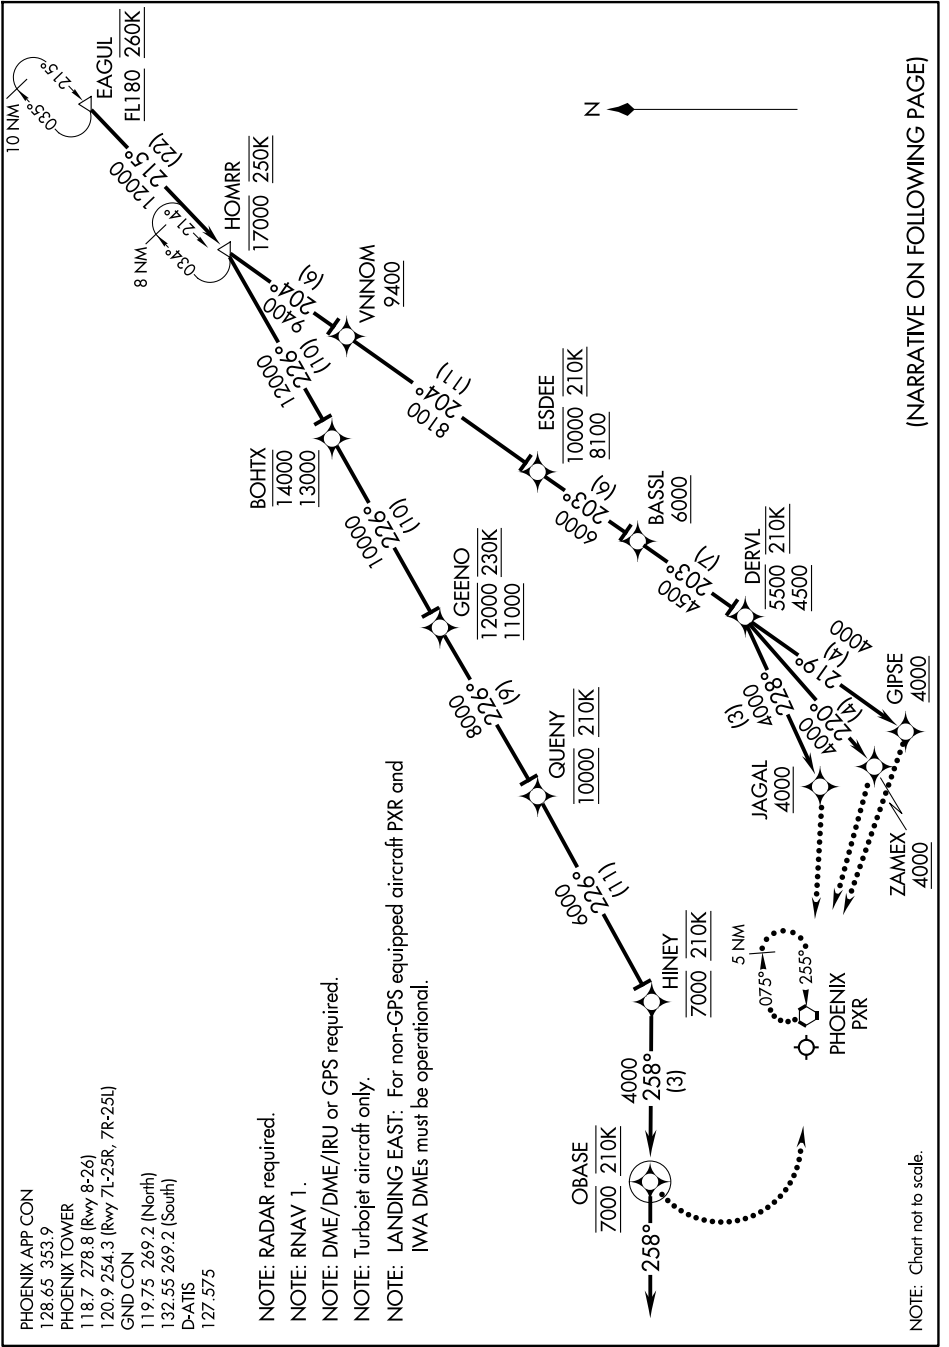

EAGUL SIX ARRIVAL (RNAV) Arrival Routes

SW-4, 19 FEB 2026 to 19 MAR 2026

SW-4, 19 FEB 2026 to 19 MAR 2026

EAGUL SIX ARRIVAL (RNAV) Arrival Routes