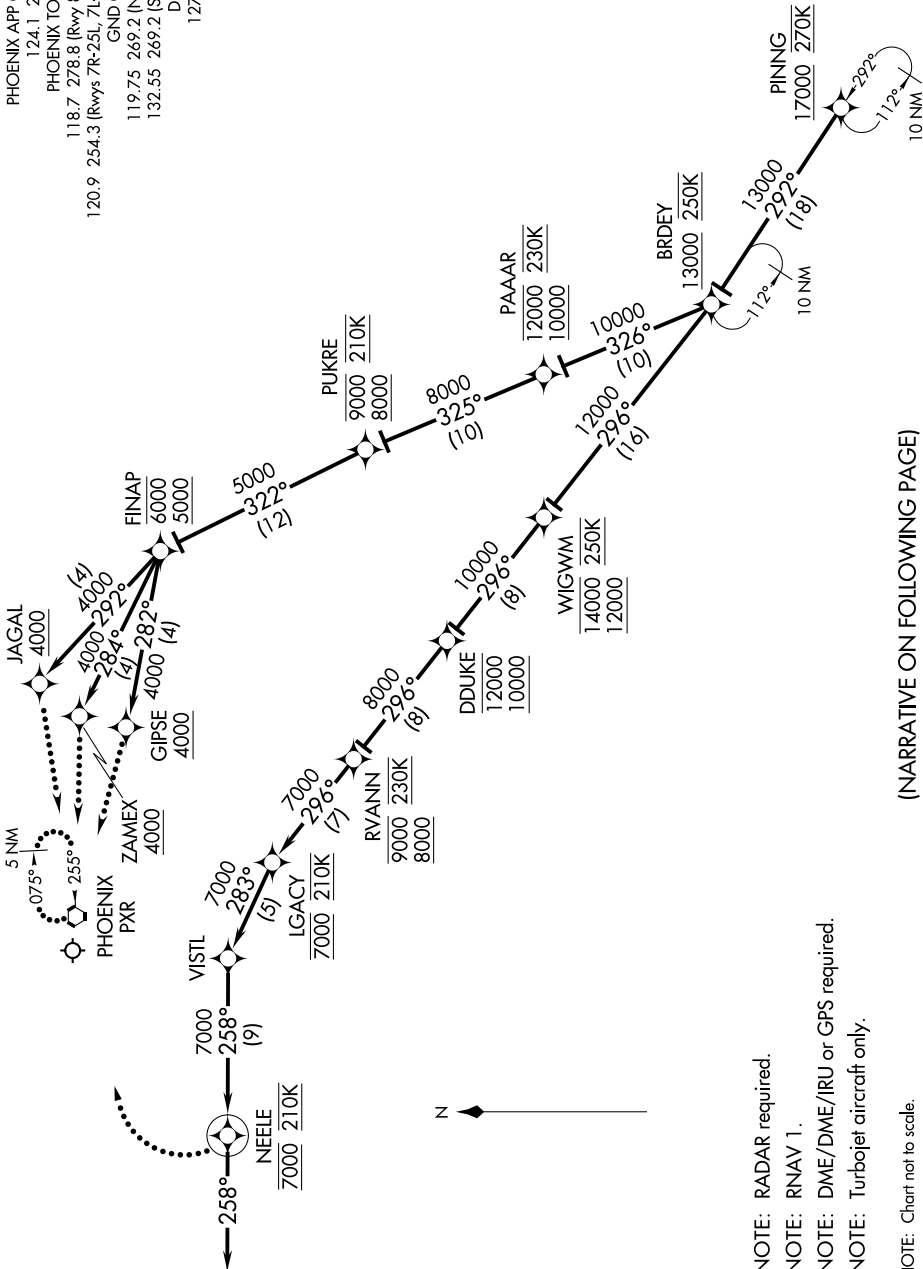

(PING.PINNG1) 17117

AL-322 (FAA)

PING ONE ARRIVAL (RNAV) Arrival Routes

PHOENIX SKY HARBOR INTL (PHX)

PHOENIX, ARIZONA

PHOENIX APP CON
124.1 256.9

PHOENIX TOWER
118.7 278.8 (Rwy 8-26)

120.9 254.3 (Rwys 7R-25L, 7L-25R)

GND CON
119.75 269.2 (North)
132.55 269.2 (South)

D-ATIS
127.575

(NARRATIVE ON FOLLOWING PAGE)

- NOTE: RADAR required.
- NOTE: RNAV 1.
- NOTE: DME/DME/IRU or GPS required.
- NOTE: Turbojet aircraft only.
- NOTE: Chart not to scale.

SW-4, 19 FEB 2026 to 19 MAR 2026

SW-4, 19 FEB 2026 to 19 MAR 2026

PING ONE ARRIVAL (RNAV) Arrival Routes

(PING.PINNG1) 18SEP14

PHOENIX SKY HARBOR INTL (PHX)

PHOENIX, ARIZONA