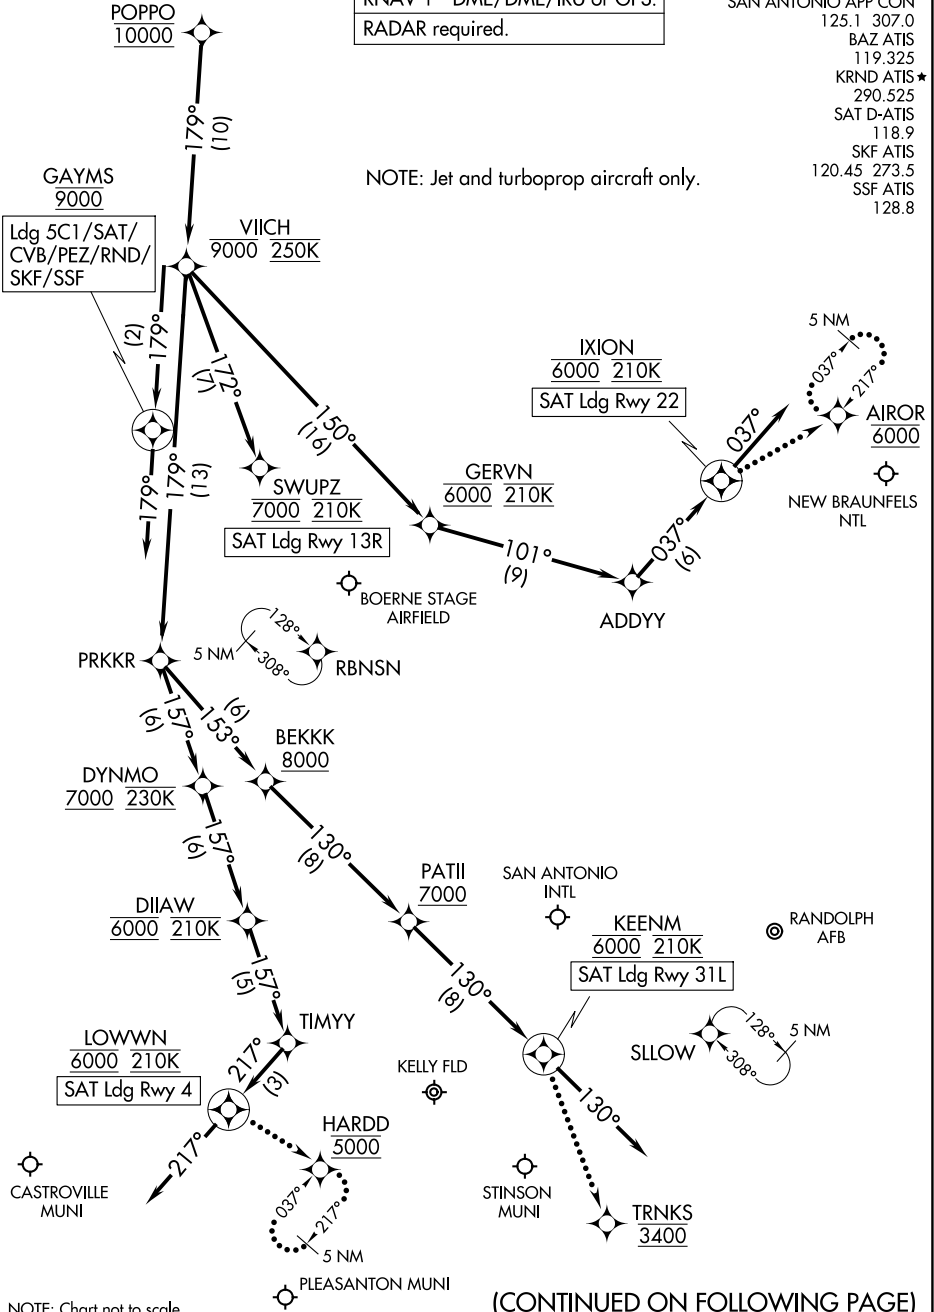

POPPO TWO ARRIVAL (RNAV) Arrival Routes

SAN ANTONIO, TEXAS

RNAV 1 - DME/DME/IRU or GPS.  
RADAR required.

- SAN ANTONIO APP CON 125.1 307.0
- BAZ ATIS 119.325
- KRND ATIS★ 290.525
- SAT D-ATIS 118.9
- SKF ATIS 120.45 273.5
- SSF ATIS 128.8

NOTE: Jet and turboprop aircraft only.

SC-3, 19 FEB 2026 to 19 MAR 2026

SC-3, 19 FEB 2026 to 19 MAR 2026

POPPO TWO ARRIVAL (RNAV) Arrival Routes

SAN ANTONIO, TEXAS