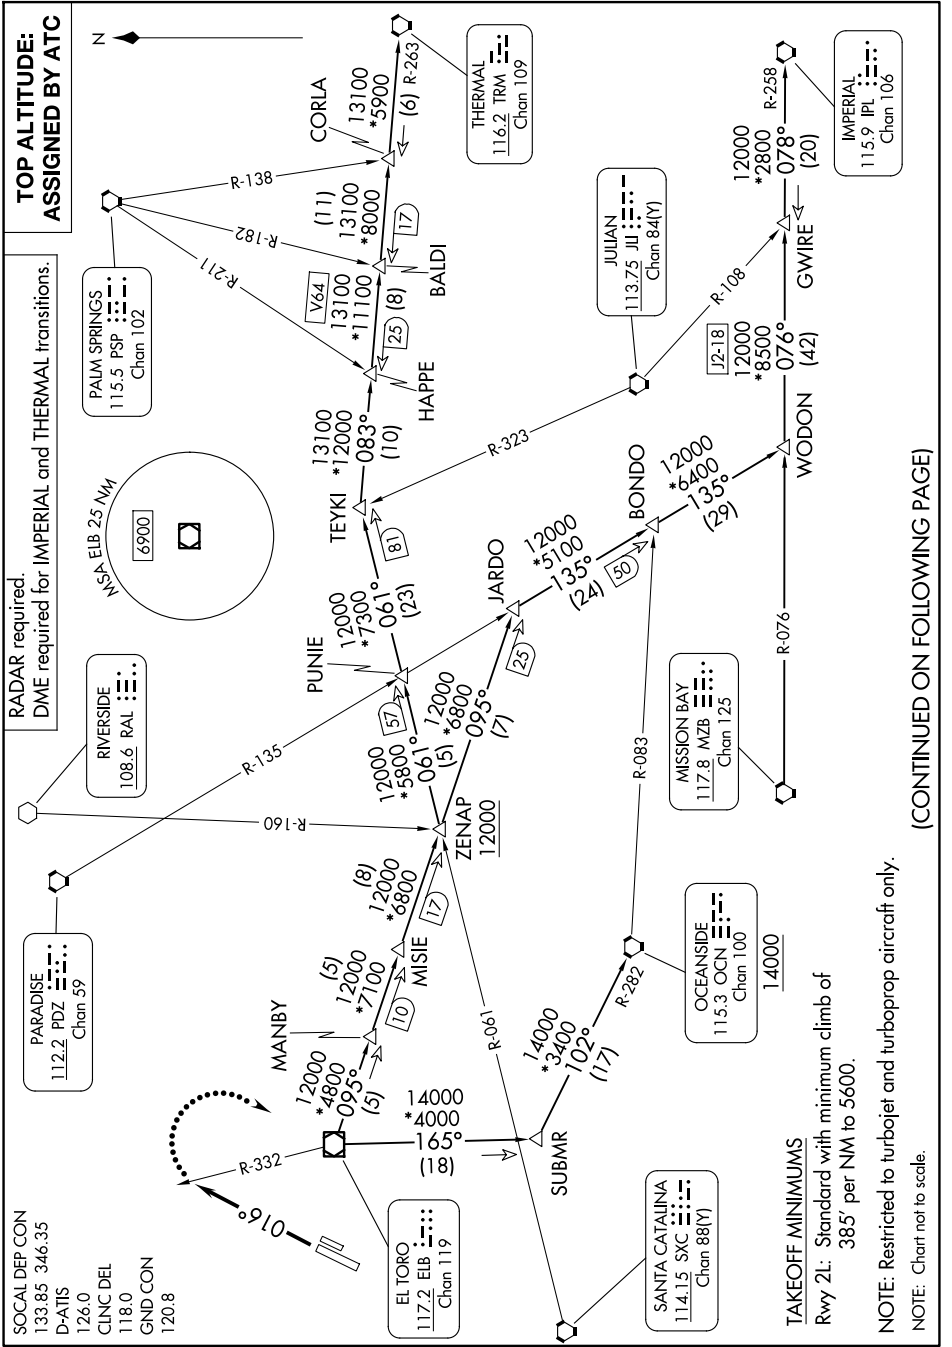

# EL TORO FIVE DEPARTURE

AL-377 (FAA)

SW-3, 19 FEB 2026 to 19 MAR 2026

SOCAL DEP CON  
133.85 346.35  
D-ATIS  
126.0  
CLNC DEL  
118.0  
GND CON  
120.8

# EL TORO FIVE DEPARTURE

(CONTINUED ON FOLLOWING PAGE)

SW-3, 19 FEB 2026 to 19 MAR 2026