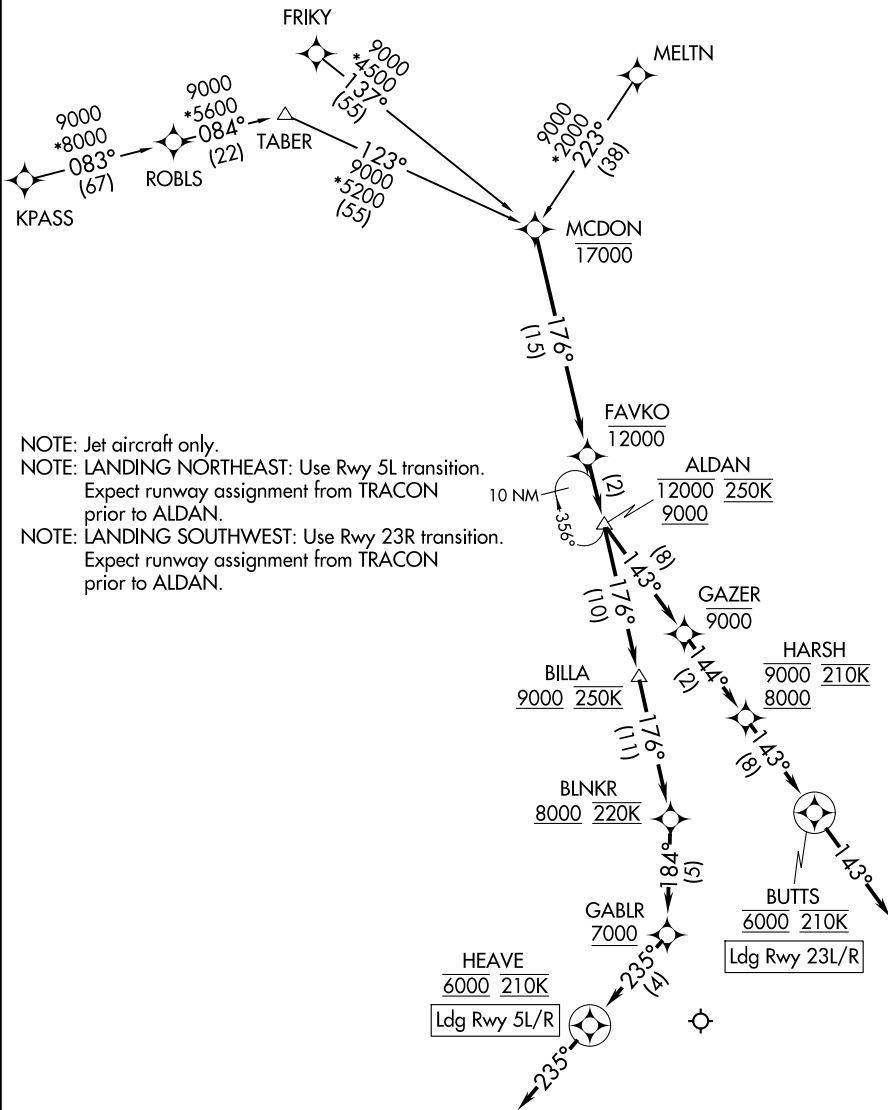

ALDAN FOUR ARRIVAL (RNAV)

RALEIGH APP CON
127.675 307.9
D-ATIS
123.8

RNAV 1 - DME/DME IRU or GPS.
RADAR required.

NOTE: Jet aircraft only.
 NOTE: LANDING NORTHEAST: Use Rwy 5L transition. Expect runway assignment from TRACON prior to ALDAN.
 NOTE: LANDING SOUTHWEST: Use Rwy 23R transition. Expect runway assignment from TRACON prior to ALDAN.

(CONTINUED ON FOLLOWING PAGE)

NOTE: Chart not to scale.

ALDAN FOUR ARRIVAL (RNAV)

(MCDON.ALDAN4) 25JAN24

RALEIGH/DURHAM, NORTH CAROLINA
RALEIGH-DURHAM INTL (RDU)

SE-2, 19 FEB 2026 to 19 MAR 2026

SE-2, 19 FEB 2026 to 19 MAR 2026