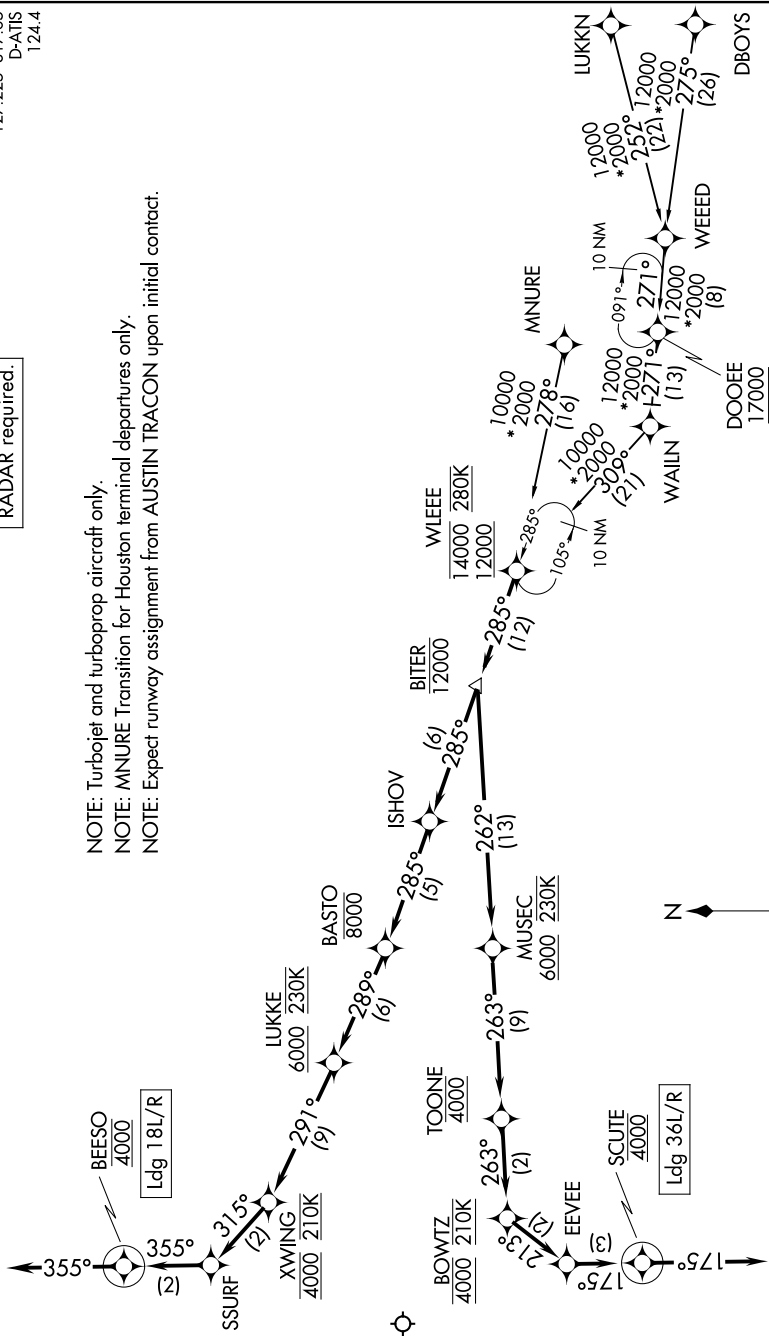

# WLEEE SEVEN ARRIVAL (RNAV)

AUSTIN, TEXAS

AUSTIN APP CON  
127.225 317.65  
D-ATIS  
124.4

RNAV 1 - DME/DME/IRU or GPS.  
RADAR required.

NOTE: Turbojet and turboprop aircraft only.  
NOTE: MNURE Transition for Houston terminal departures only.  
NOTE: Expect runway assignment from AUSTIN TRACON upon initial contact.

NOTE: Chart not to scale.

(NARRATIVE ON FOLLOWING PAGE)