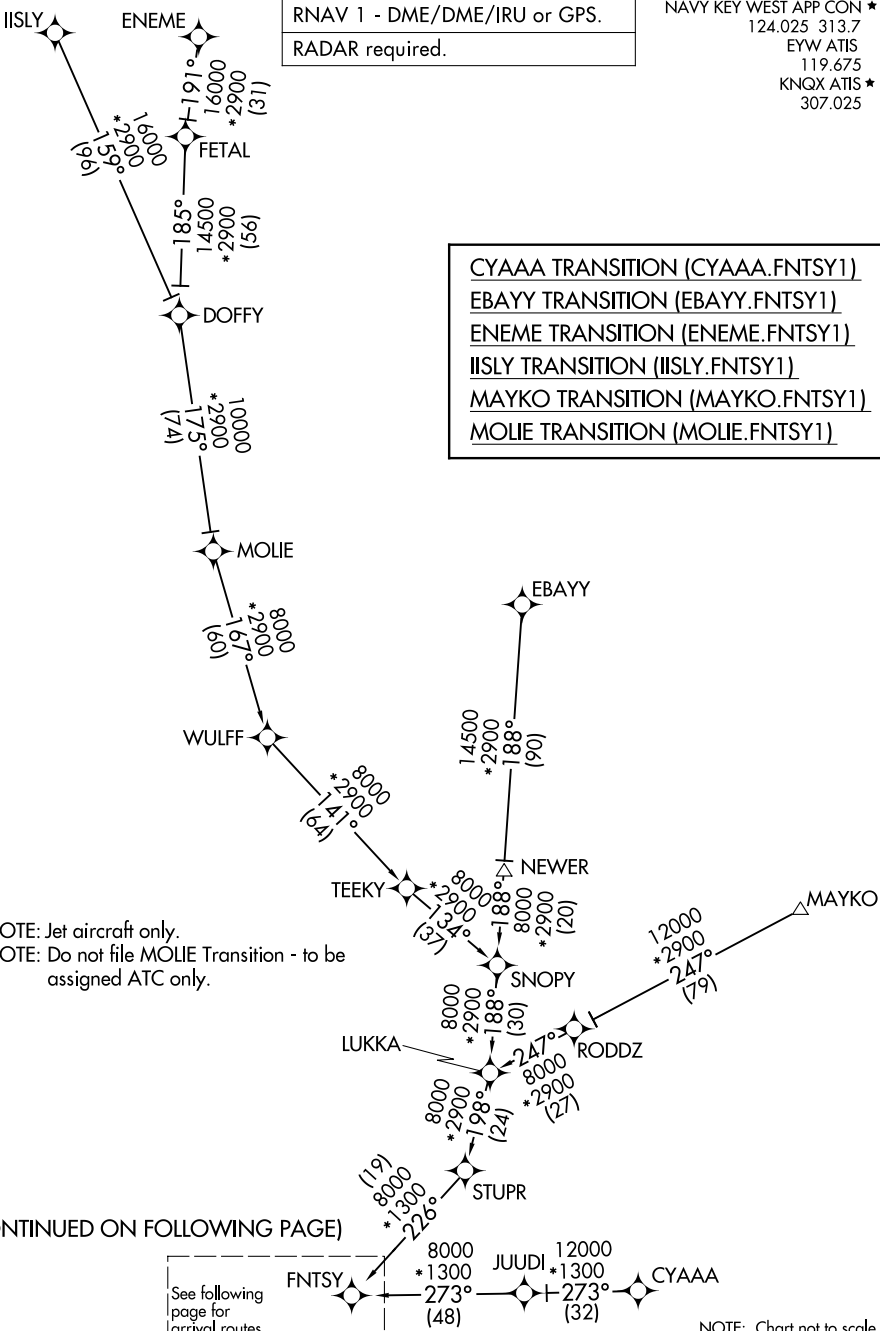

FNTSY ONE ARRIVAL (RNAV) Transition Routes

KEY WEST, FLORIDA

RNAV 1 - DME/DME/IRU or GPS.
RADAR required.

NAVY KEY WEST APP CON *
 124.025 313.7
 EYW ATIS
 119.675
 KNQX ATIS *
 307.025

- CYAAA TRANSITION (CYAAA.FNTSY1)
- EBAYY TRANSITION (EBAYY.FNTSY1)
- ENEME TRANSITION (ENEME.FNTSY1)
- IISLY TRANSITION (IISLY.FNTSY1)
- MAYKO TRANSITION (MAYKO.FNTSY1)
- MOLIE TRANSITION (MOLIE.FNTSY1)

SE-3, 19 FEB 2026 to 19 MAR 2026

SE-3, 19 FEB 2026 to 19 MAR 2026

NOTE: Jet aircraft only.
 NOTE: Do not file MOLIE Transition - to be assigned ATC only.

(CONTINUED ON FOLLOWING PAGE)

See following page for arrival routes

NOTE: Chart not to scale.

FNTSY ONE ARRIVAL (RNAV) Transition Routes

KEY WEST, FLORIDA