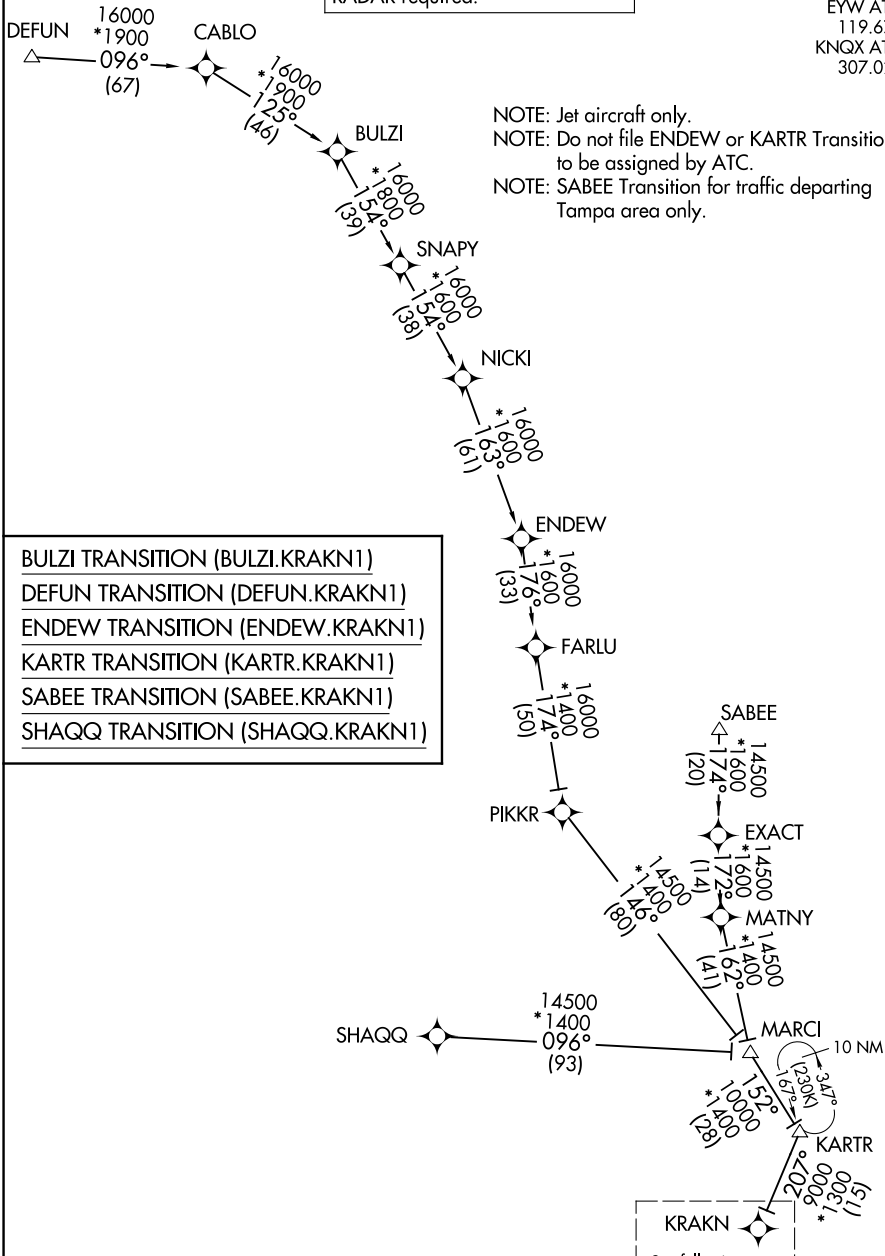

KRAKN ONE ARRIVAL (RNAV) Transition Routes

KEY WEST, FLORIDA

RNAV 1 - DME/DME/IRU or GPS.
RADAR required.

NAVY KEY WEST APP CON ★
 124.025 313.7
 EYW ATIS
 119.675
 KNQX ATIS ★
 307.025

NOTE: Jet aircraft only.
 NOTE: Do not file ENDEW or KARTR Transitions - to be assigned by ATC.
 NOTE: SABEE Transition for traffic departing Tampa area only.

- BULZI TRANSITION (BULZI.KRAKN1)
- DEFUN TRANSITION (DEFUN.KRAKN1)
- ENDEW TRANSITION (ENDEW.KRAKN1)
- KARTR TRANSITION (KARTR.KRAKN1)
- SABEE TRANSITION (SABEE.KRAKN1)
- SHAQQ TRANSITION (SHAQQ.KRAKN1)

NOTE: Chart not to scale. (CONTINUED ON FOLLOWING PAGE)

See following page for arrival routes

SE-3, 19 FEB 2026 to 19 MAR 2026

SE-3, 19 FEB 2026 to 19 MAR 2026