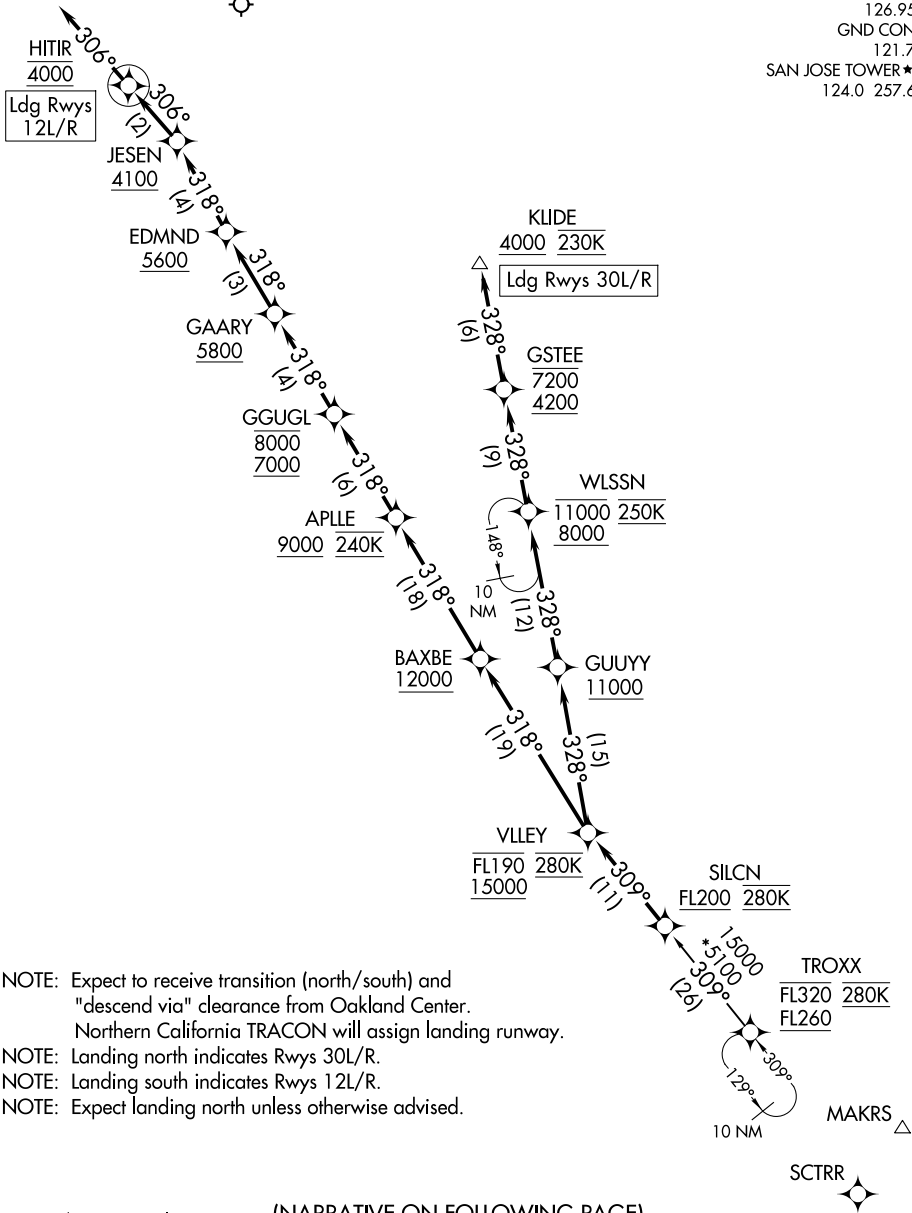

(SILCN.SILCN6) 22195

# SILCN SIX ARRIVAL (RNAV)

NORMAN Y MINETA SAN JOSE INTL (SJC)

AL-693 (FAA)

SAN JOSE, CALIFORNIA

RNAV 1 - DME/DME/IRU or GPS

RADAR required

OAKLAND CENTER  
 134.55 290.5  
 NORCAL APP CON  
 124.525 348.675  
 D-ATIS  
 126.95  
 GND CON  
 121.7  
 SAN JOSE TOWER ★  
 124.0 257.6

NOTE: Expect to receive transition (north/south) and "descend via" clearance from Oakland Center.  
 Northern California TRACON will assign landing runway.  
 NOTE: Landing north indicates Rws 30L/R.  
 NOTE: Landing south indicates Rws 12L/R.  
 NOTE: Expect landing north unless otherwise advised.

NOTE: Chart not to scale.

(NARRATIVE ON FOLLOWING PAGE)

SW-2, 19 FEB 2026 to 19 MAR 2026

SW-2, 19 FEB 2026 to 19 MAR 2026