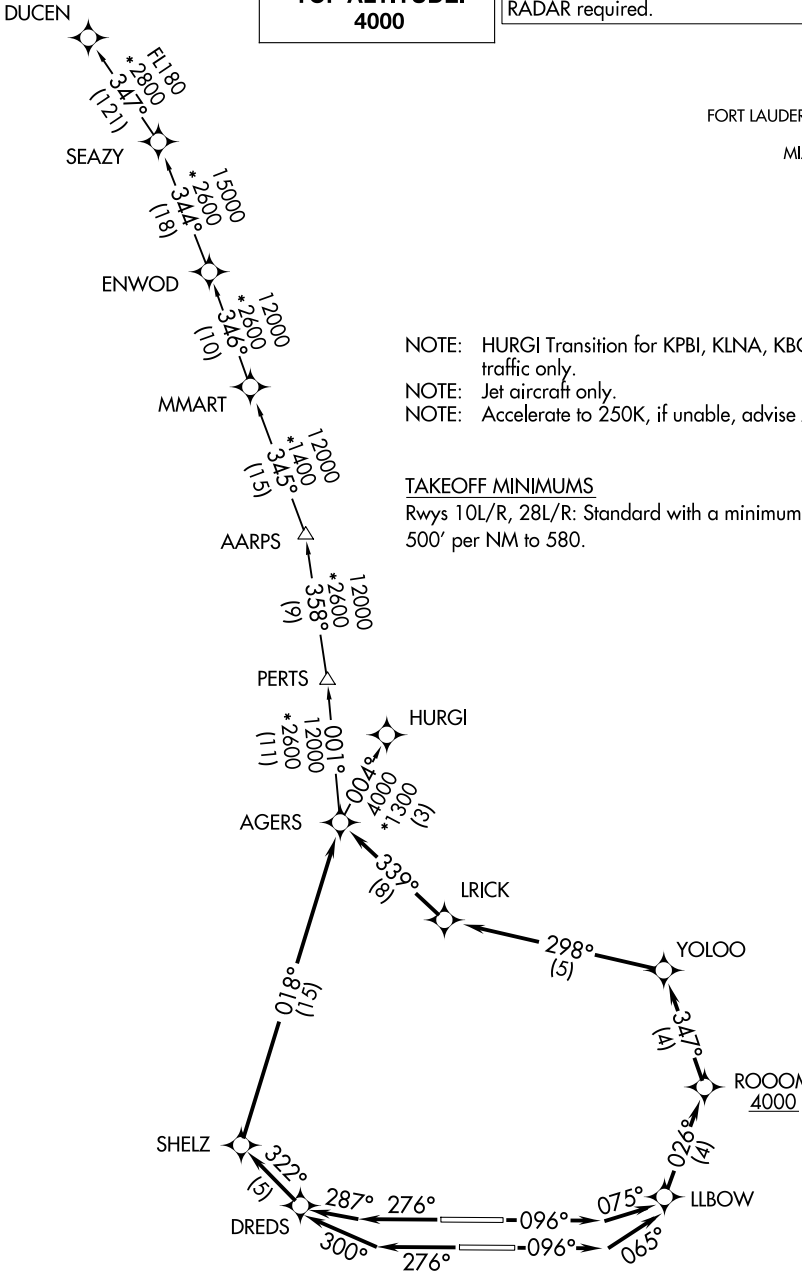

(AGERS1 .AGERS) 22139

AL-744 (FAA)

FORT LAUDERDALE/HOLLYWOOD INTL (FLL)

AGERS ONE DEPARTURE (RNAV)

FORT LAUDERDALE, FLORIDA

**TOP ALTITUDE:
4000**

RNAV 1- DME/DME/IRU or GPS.
RADAR required.

D-ATIS 135.0
CLNC DEL 128.4
CPDLC 121.4
GND CON 121.4
FORT LAUDERDALE TOWER 119.3 257.8
MIAMI DEP CON 126.05 251.1

NOTE: HURGI Transition for KPBI, KLNA, KBCT landing traffic only.
NOTE: Jet aircraft only.
NOTE: Accelerate to 250K, if unable, advise ATC.

TAKEOFF MINIMUMS
Rwys 10L/R, 28L/R: Standard with a minimum climb of 500' per NM to 580.

SE-3, 19 FEB 2026 to 19 MAR 2026

SE-3, 19 FEB 2026 to 19 MAR 2026

(NARRATIVE ON FOLLOWING PAGE)

NOTE: Chart not to scale.

AGERS ONE DEPARTURE (RNAV) (AGERS1 .AGERS) 19MAY22

FORT LAUDERDALE, FLORIDA
FORT LAUDERDALE/HOLLYWOOD INTL (FLL)