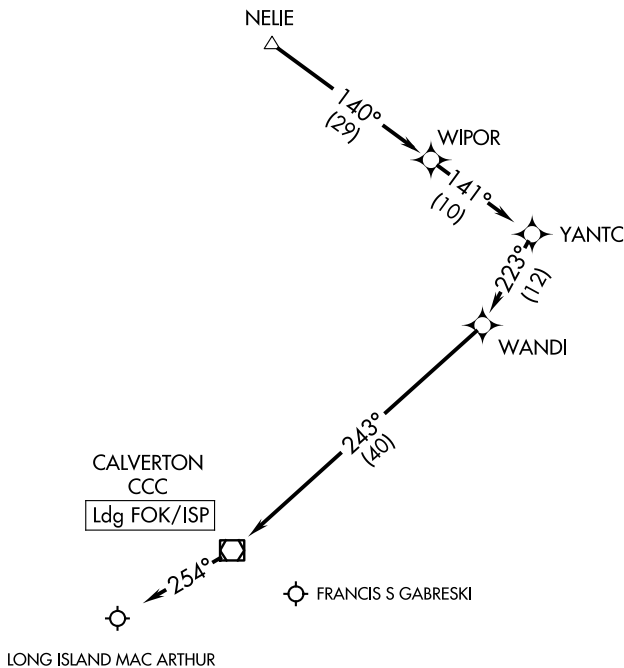

(NELIE.NELIE4) 26022

AL-948 (FAA)

NELIE FOUR ARRIVAL (RNAV) Arrival Routes

NEW YORK, NEW YORK

NEW YORK APP CON
120.05 343.75
ISP ATIS
120.725

RNAV 1 - DME/DME/IRU or GPS.
RADAR required.

NOTE: USE CAUTION: Parachute jump activity southeast of CCC VOR/DME AOB 14500 (SR-SS).

Note: Chart not to scale.

ARRIVAL ROUTE DESCRIPTION

LANDING ALL AIRPORTS: From NELIE on track 140° to WIPOR, then on track 141° to YANTC, then on track 223° to WANDI, then on track 243° to CCC VOR/DME, then on heading 254°. Expect RADAR vectors to final approach course.

NELIE FOUR ARRIVAL (RNAV) Arrival Routes

NEW YORK, NEW YORK

(NELIE.NELIE4) 07AUG25

NE-2, 19 FEB 2026 to 19 MAR 2026

NE-2, 19 FEB 2026 to 19 MAR 2026