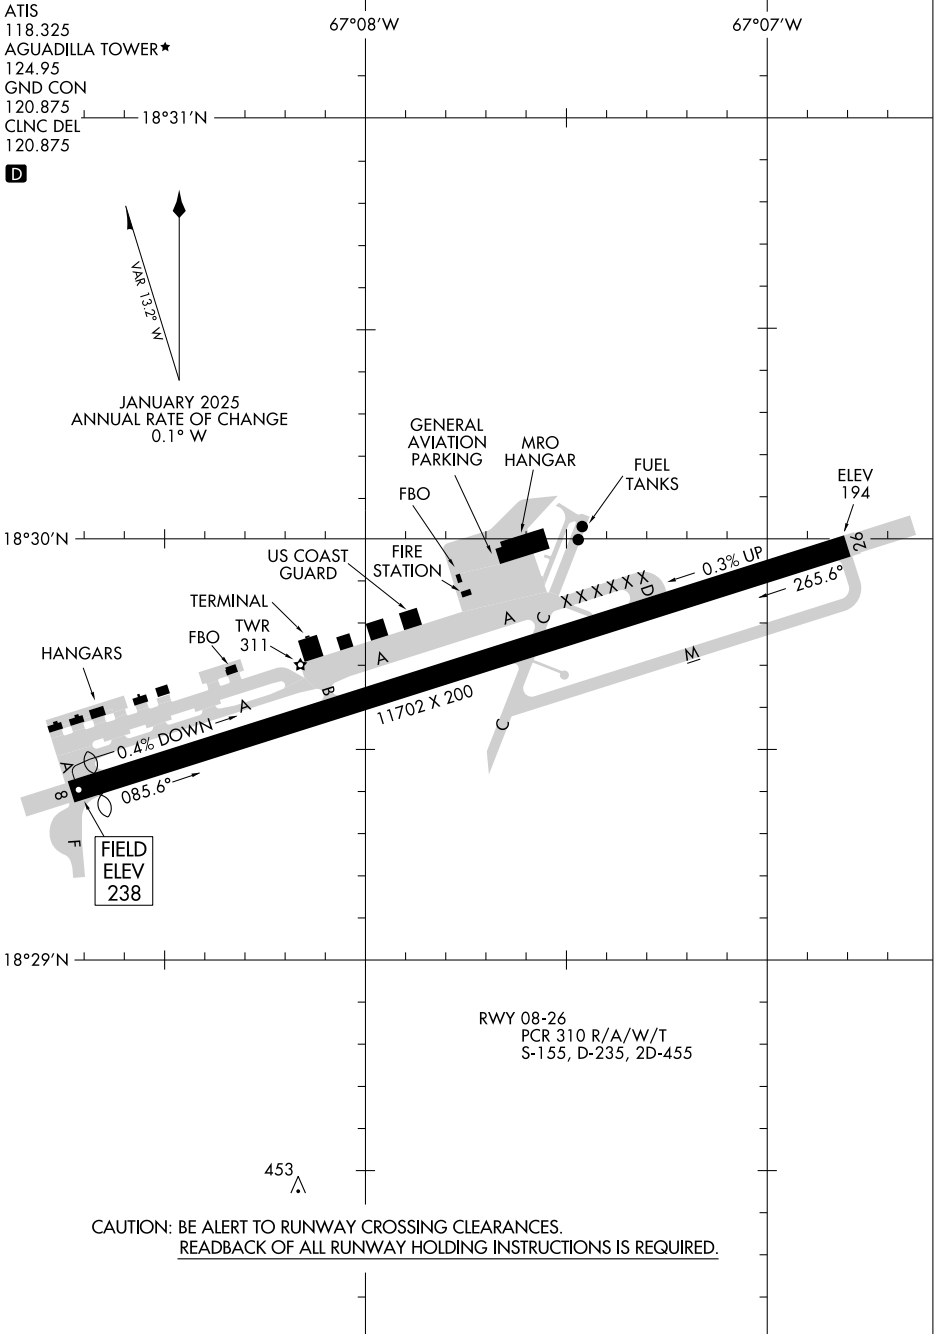

25107

AIRPORT DIAGRAM

AL-1016 (FAA)

RAFAEL HERNANDEZ (BQN) (TJBQ)
AGUADILLA, PUERTO RICO

SE-3, 19 FEB 2026 to 19 MAR 2026

SE-3, 19 FEB 2026 to 19 MAR 2026

AIRPORT DIAGRAM

25107

AGUADILLA, PUERTO RICO
RAFAEL HERNANDEZ (BQN) (TJBQ)