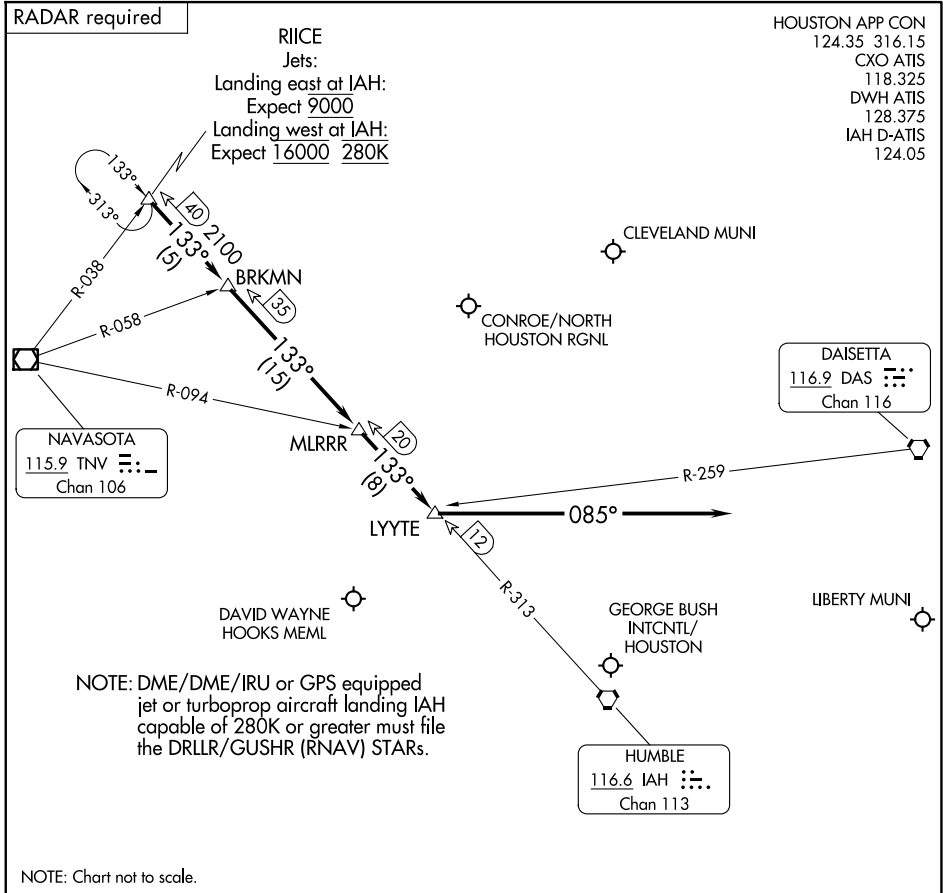

# RIICE ONE ARRIVAL

## Arrival Routes

HOUSTON, TEXAS

SC-5, 19 FEB 2026 to 19 MAR 2026

SC-5, 19 FEB 2026 to 19 MAR 2026

### ARRIVAL ROUTE DESCRIPTION

GEORGE BUSH INTCNTL/HOUSTON (IAH):

... From over RIICE on IAH R-313 to BRKMN, to MLRRR, to LYYTE.

LANDING RUNWAYS 26L/R or 27:

... Fly heading 085° for vectors to final approach course.

LANDING ALL OTHER RUNWAYS:

... Expect vectors to final approach course at or prior to LYYTE.

FOR ALL OTHER AIRPORTS:

... From over RIICE on IAH R-313 to BRKMN, thence as depicted to LYYTE. Expect vectors to final approach course at or prior to LYYTE.