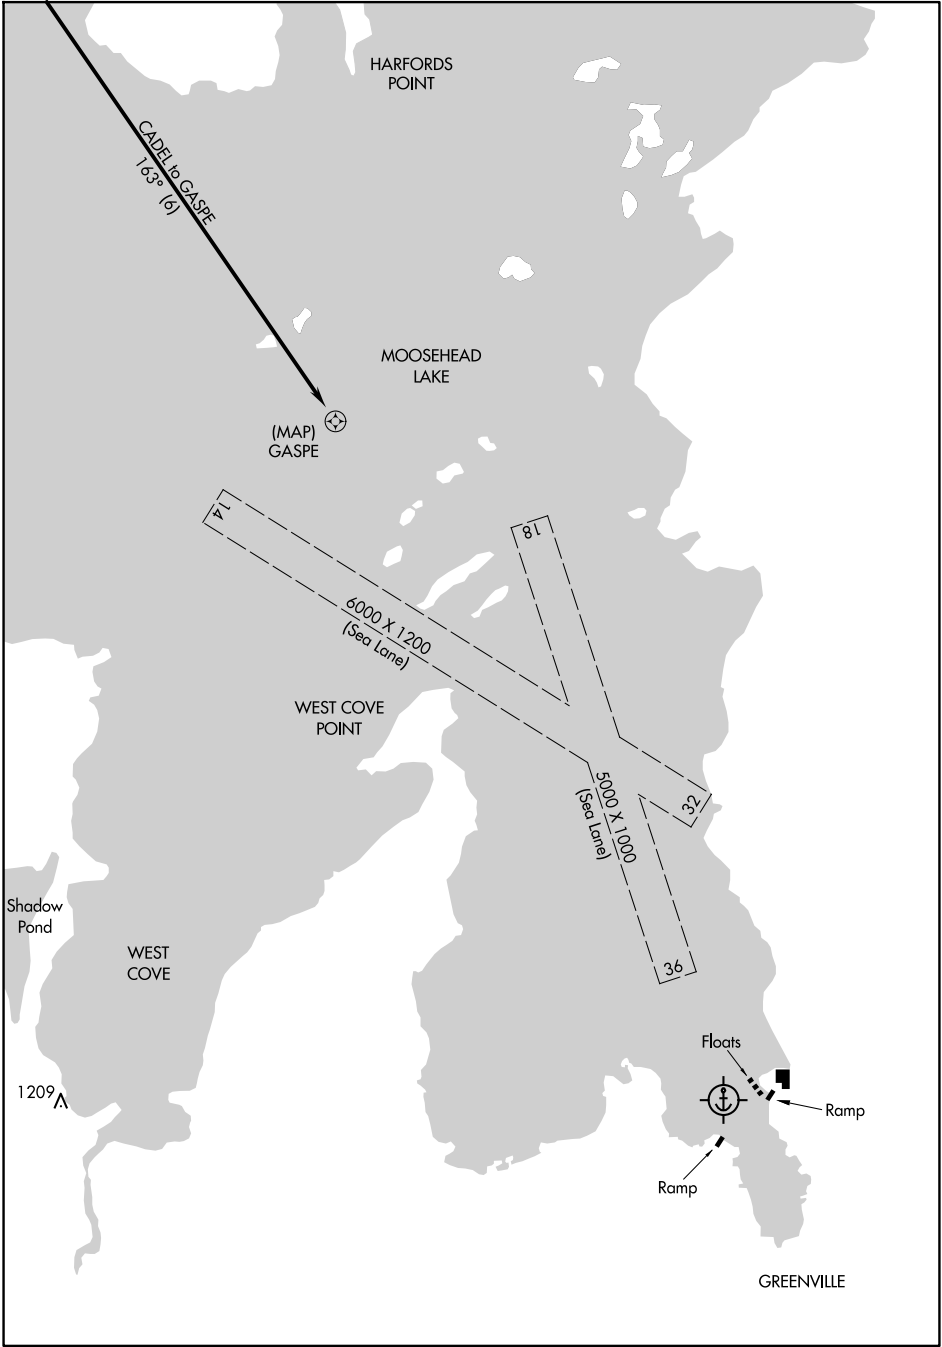

24249

RNAV (GPS) -B LANDING

AL-5935 (FAA)

MOOSEHEAD AERO MARINE (52B)
GREENVILLE, MAINE

NE-1, 19 FEB 2026 to 19 MAR 2026

NE-1, 19 FEB 2026 to 19 MAR 2026

RNAV (GPS) -B LANDING

45°28'N-69°36'W

GREENVILLE, MAINE
MOOSEHEAD AERO MARINE (52B)

Amdt 1A 05SEP24