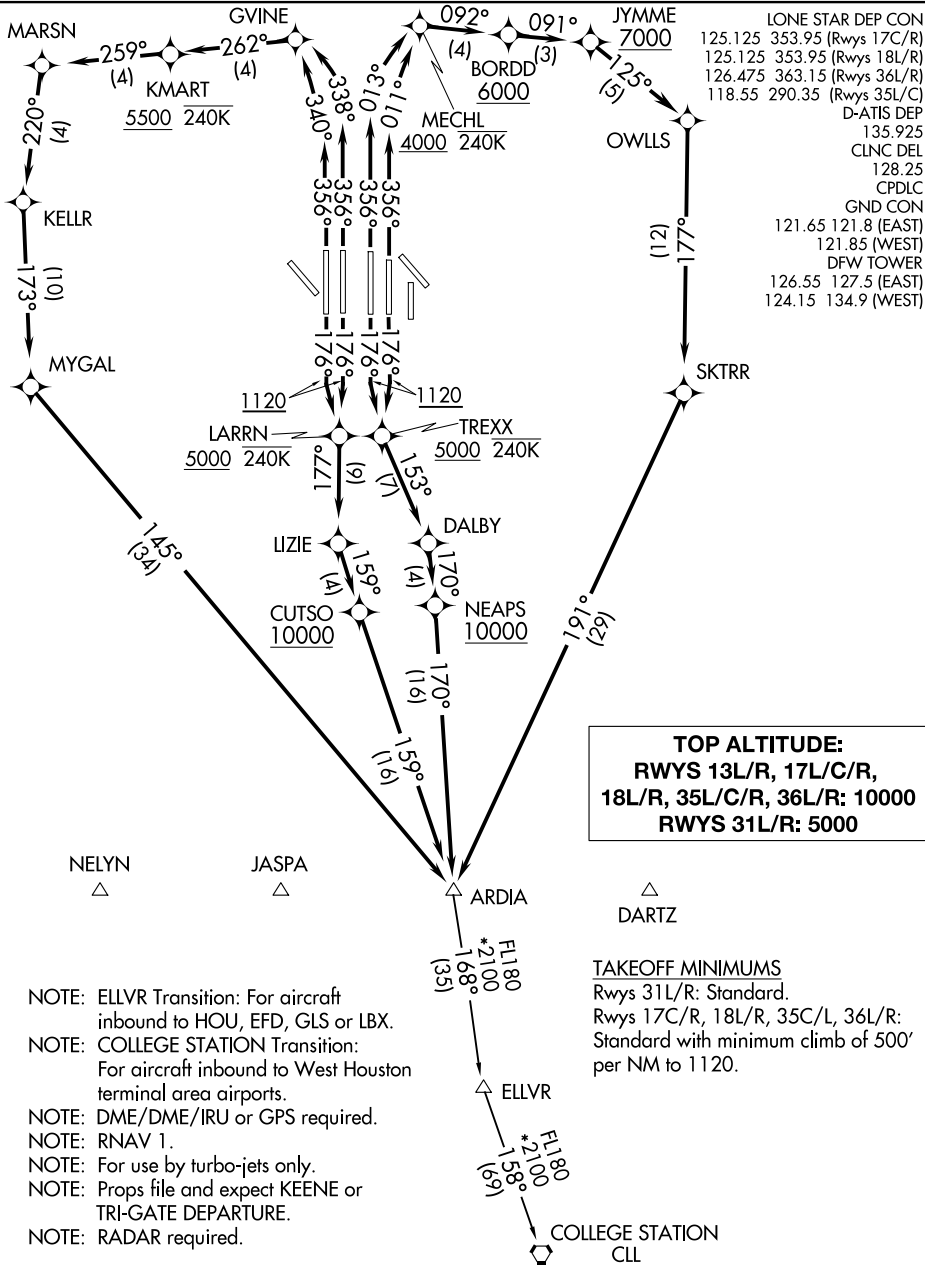

(ARDIA7.ARDIA) 24305

AL-6039 (FAA)

DALLAS-FORT WORTH INTL (DFW)

ARDIA SEVEN DEPARTURE (RNAV)

DALLAS-FORT WORTH, TEXAS

SC-2, 19 FEB 2026 to 19 MAR 2026

SC-2, 19 FEB 2026 to 19 MAR 2026

- NOTE: ELLVR Transition: For aircraft inbound to HOU, EFD, GLS or LBX.
- NOTE: COLLEGE STATION Transition: For aircraft inbound to West Houston terminal area airports.
- NOTE: DME/DME/IRU or GPS required.
- NOTE: RNAV 1.
- NOTE: For use by turbo-jets only.
- NOTE: Props file and expect KEENE or TRI-GATE DEPARTURE.
- NOTE: RADAR required.

NOTE: Chart not to scale.

(CONTINUED ON FOLLOWING PAGE)

ARDIA SEVEN DEPARTURE (RNAV)

(ARDIA7.ARDIA) 10OCT19

DALLAS-FORT WORTH, TEXAS

DALLAS-FORT WORTH INTL (DFW)