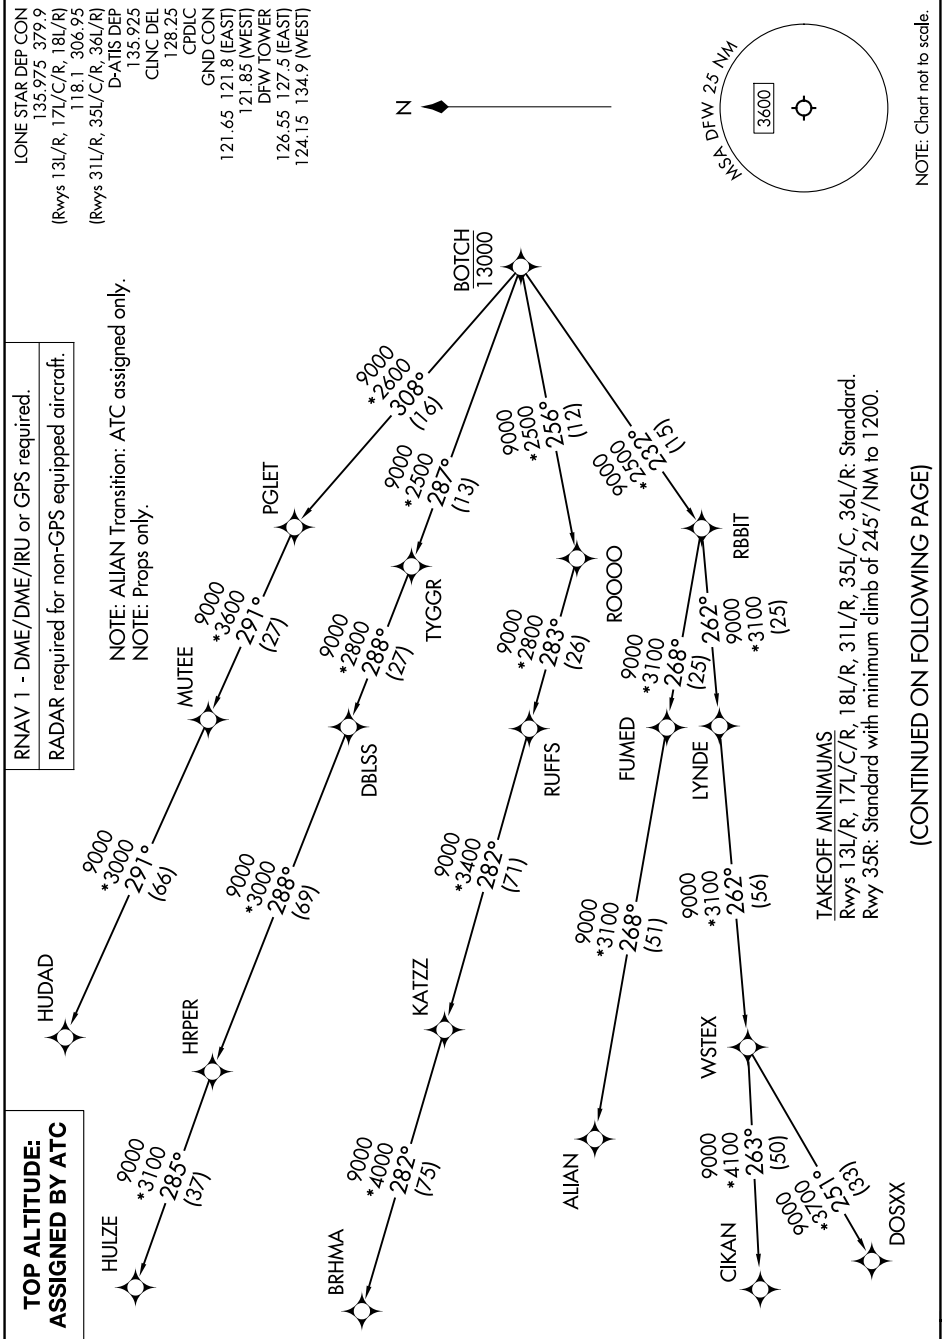

BOTCH ONE DEPARTURE (RNAV) Transition Routes

SC-2, 19 FEB 2026 to 19 MAR 2026

BOTCH ONE DEPARTURE (RNAV) Transition Routes

(CONTINUED ON FOLLOWING PAGE)

SC-2, 19 FEB 2026 to 19 MAR 2026