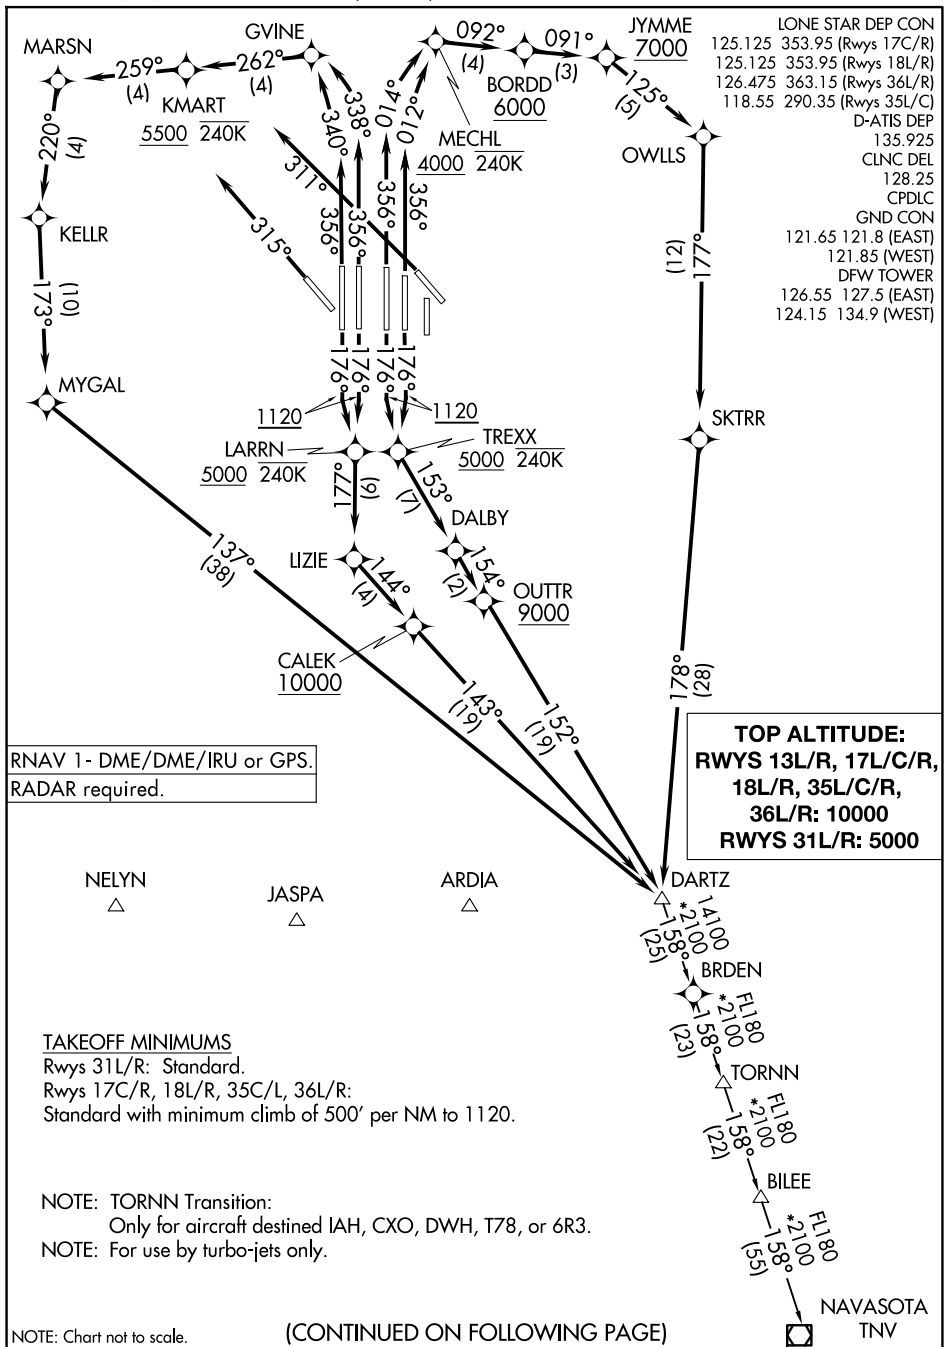

(DARTZ9.DARTZ) 24305

AL-6039 (FAA)

DALLAS-FORT WORTH INTL (DFW)

DARTZ NINE DEPARTURE (RNAV)

DALLAS-FORT WORTH, TEXAS

SC-2, 19 FEB 2026 to 19 MAR 2026

SC-2, 19 FEB 2026 to 19 MAR 2026

NOTE: Chart not to scale.

(CONTINUED ON FOLLOWING PAGE)

DARTZ NINE DEPARTURE (RNAV)

(DARTZ9.DARTZ) 03NOV22

DALLAS-FORT WORTH, TEXAS

DALLAS-FORT WORTH INTL (DFW)