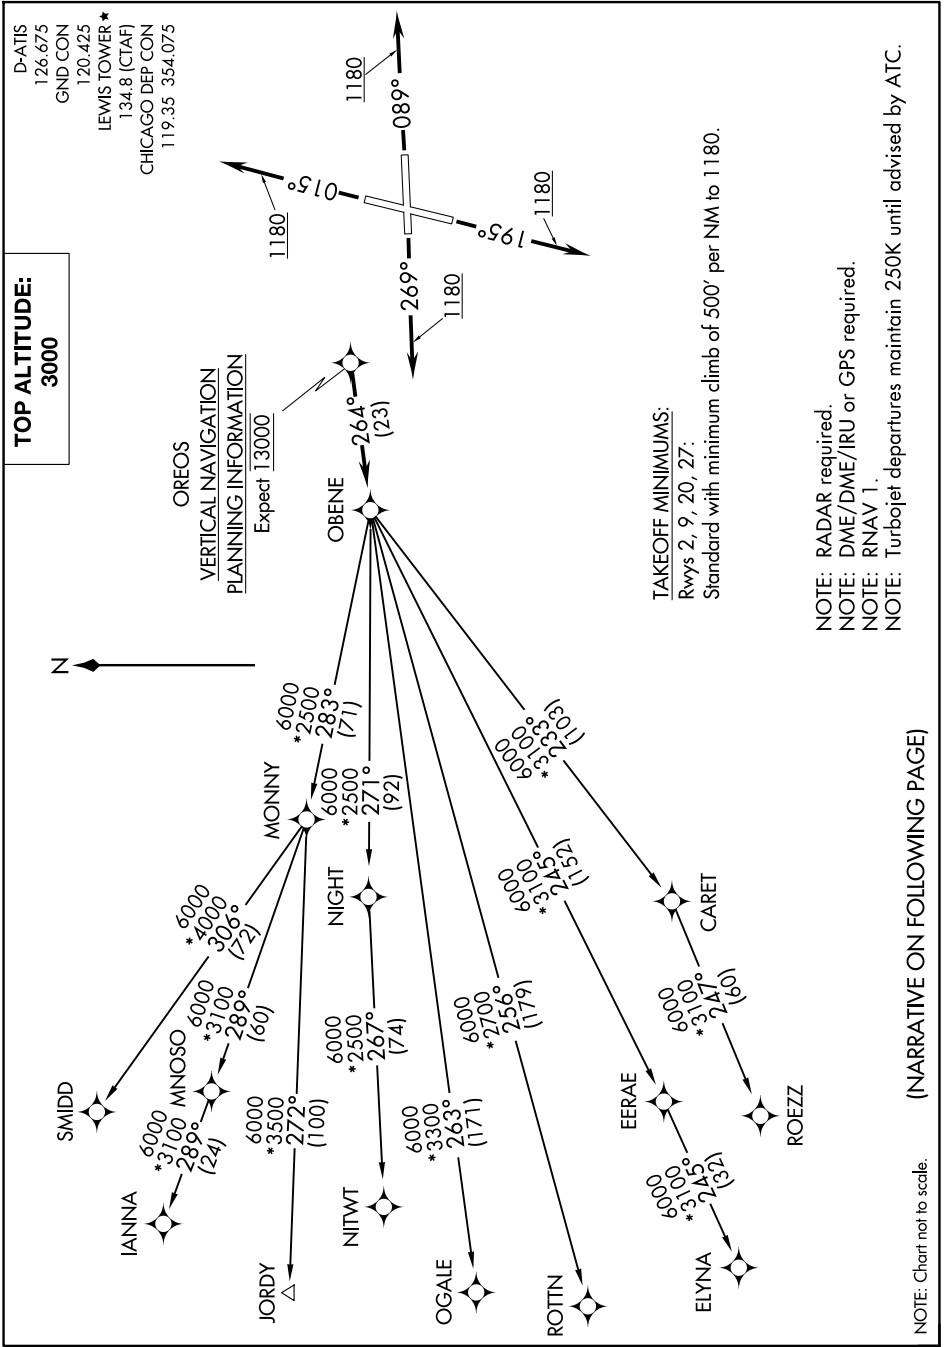

(OBENE3.OBENE) 22363

# OBENE THREE DEPARTURE (RNAV) AL-6063 (FAA)

LEWIS UNIVERSITY (LOT)  
CHICAGO/ROMEOVILLE, ILLINOIS

EC-3, 19 FEB 2026 to 19 MAR 2026

(NARRATIVE ON FOLLOWING PAGE)

NOTE: Chart not to scale.

# OBENE THREE DEPARTURE (RNAV)

(OBENE3.OBENE) 08NOV18

CHICAGO/ROMEOVILLE, ILLINOIS  
LEWIS UNIVERSITY (LOT)

EC-3, 19 FEB 2026 to 19 MAR 2026