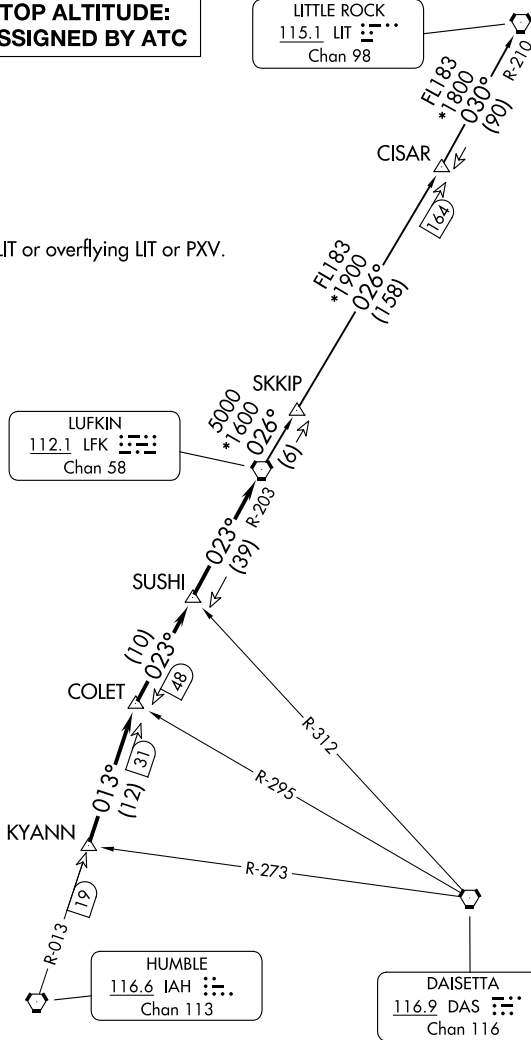

(LFK4.LFK) 25331

AL-6079 (FAA)

WEST HOUSTON (IWS)
HOUSTON, TEXAS

LUFKIN FOUR DEPARTURE

HOUSTON DEP CON
123.8 257.7
CLNC DEL
121.15
CTAF
123.05

**TOP ALTITUDE:
ASSIGNED BY ATC**

LITTLE ROCK
115.1 LIT
Chan 98

RADAR and DME required.

NOTE: For aircraft destined LIT or overflying LIT or PXV.

LUFKIN
112.1 LFK
Chan 58

HUMBLE
116.6 IAH
Chan 113

DAISETTA
116.9 DAS
Chan 116

TAKEOFF MINIMUMS
Rwys 15, 33: Standard.

NOTE: Chart not to scale.

(CONTINUED ON FOLLOWING PAGE)

LUFKIN FOUR DEPARTURE

(LFK4.LFK) 27NOV25

HOUSTON, TEXAS
WEST HOUSTON (IWS)

SC-5, 19 FEB 2026 to 19 MAR 2026

SC-5, 19 FEB 2026 to 19 MAR 2026