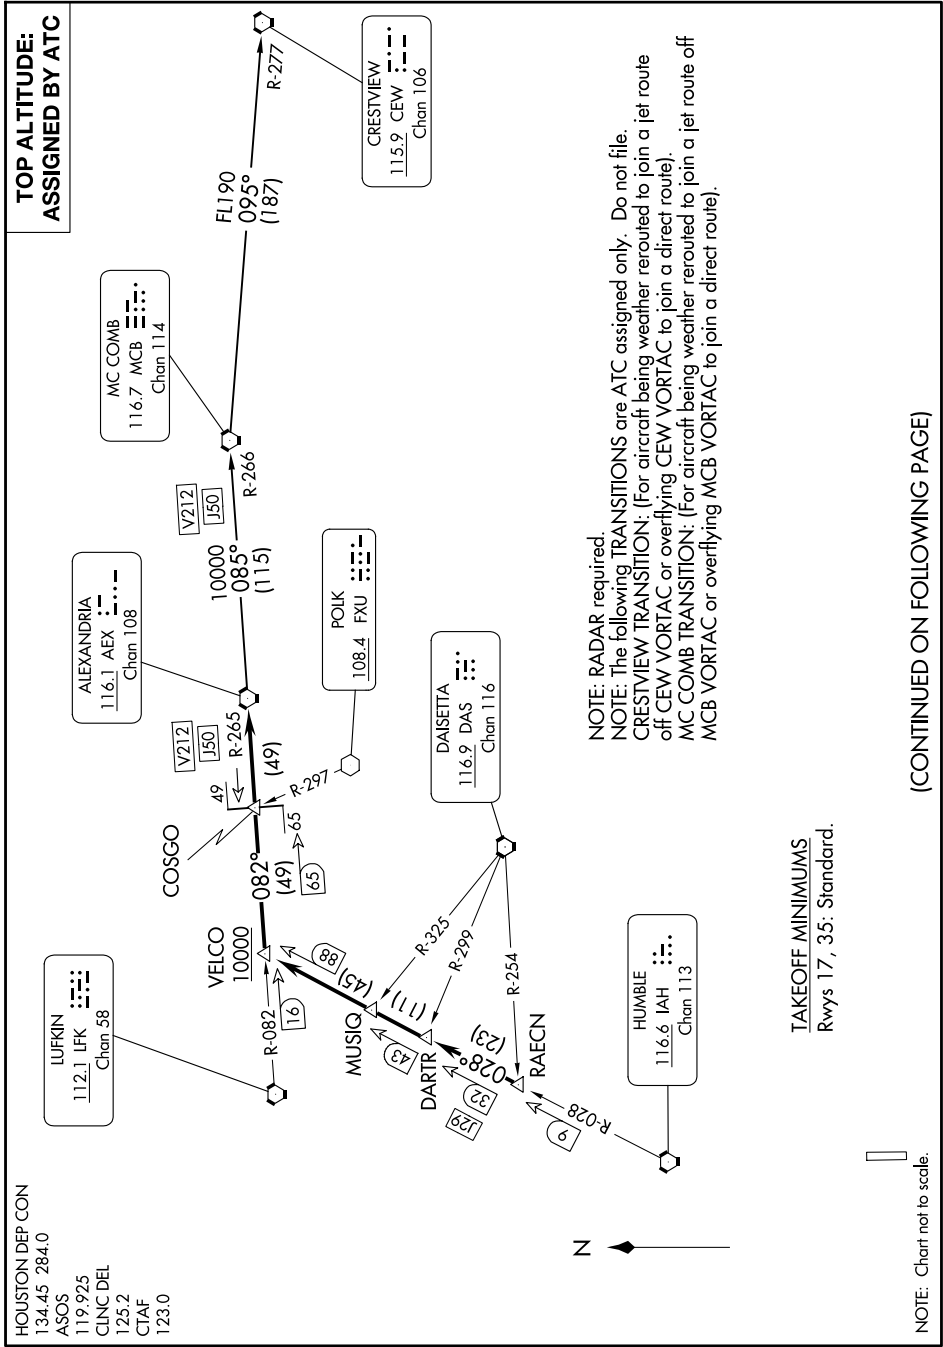

# ALEXANDRIA THREE DEPARTURE

SC-5, 19 FEB 2026 to 19 MAR 2026

HOUSTON DEP CON  
134.45 284.0  
ASOS  
119.925  
CLNC DEL  
125.2  
CTAF  
123.0

# ALEXANDRIA THREE DEPARTURE

(AEX3.AEX) 07OCT21

NOTE: RADAR required.  
NOTE: The following TRANSITIONS are ATC assigned only. Do not file.  
CRESTVIEW TRANSITION: (For aircraft being weather rerouted to join a jet route off CEW VORTAC or overflying CEW VORTAC to join a direct route).  
MC COMB TRANSITION: (For aircraft being weather rerouted to join a jet route off MCB VORTAC or overflying MCB VORTAC to join a direct route).

TAKEOFF MINIMUMS  
Rwys 17, 35: Standard.

NOTE: Chart not to scale.

(CONTINUED ON FOLLOWING PAGE)

SC-5, 19 FEB 2026 to 19 MAR 2026