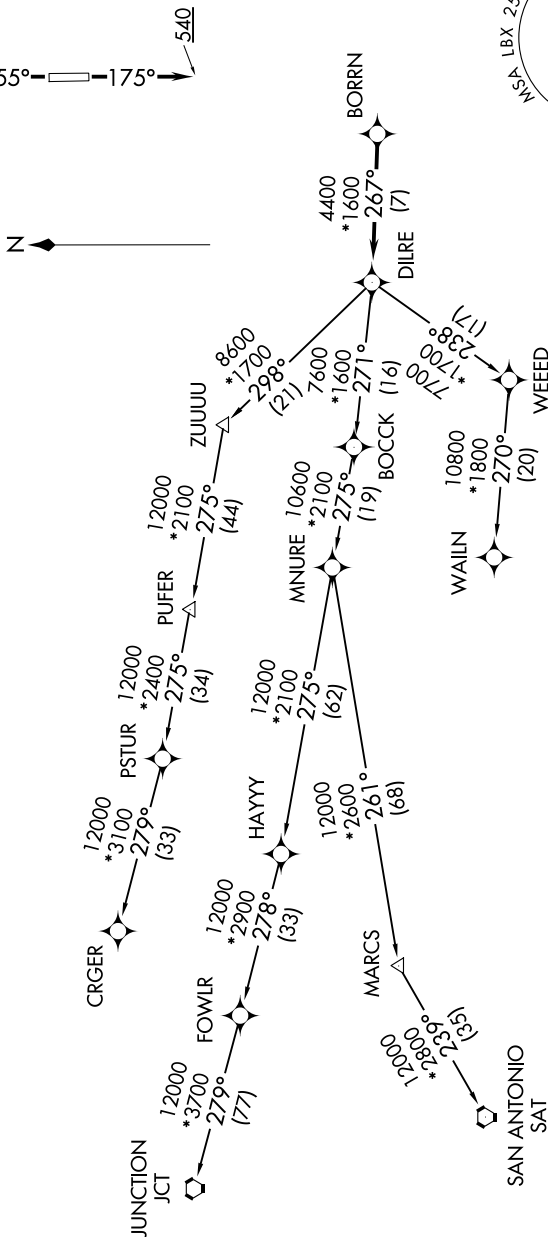

BORRN SIX DEPARTURE (RNAV)

SC-5, 19 FEB 2026 to 19 MAR 2026

TOP ALTITUDE:
ASSIGNED BY ATC

RNAV 1 - DME/DME/IRU or GPS.
RADAR required.

TAKEOFF MINIMUMS

Rwys 17, 35: Standard with minimum climb of 500'/NM to 540.

ASOS 119.925
CTAF 123.0
GNC DEL 125.2

HOUSTON DEP CON 134.45 284.0

NOTE: CRGR-TRANSITION ATC assigned only for aircraft departing 54T, AXH, EFD, GLS, HPY, IWS, LBX, LVJ, SGR, TME, T00, T41.

(CONTINUED ON FOLLOWING PAGE)

NOTE: Chart not to scale.

BORRN SIX DEPARTURE (RNAV)

SC-5, 19 FEB 2026 to 19 MAR 2026