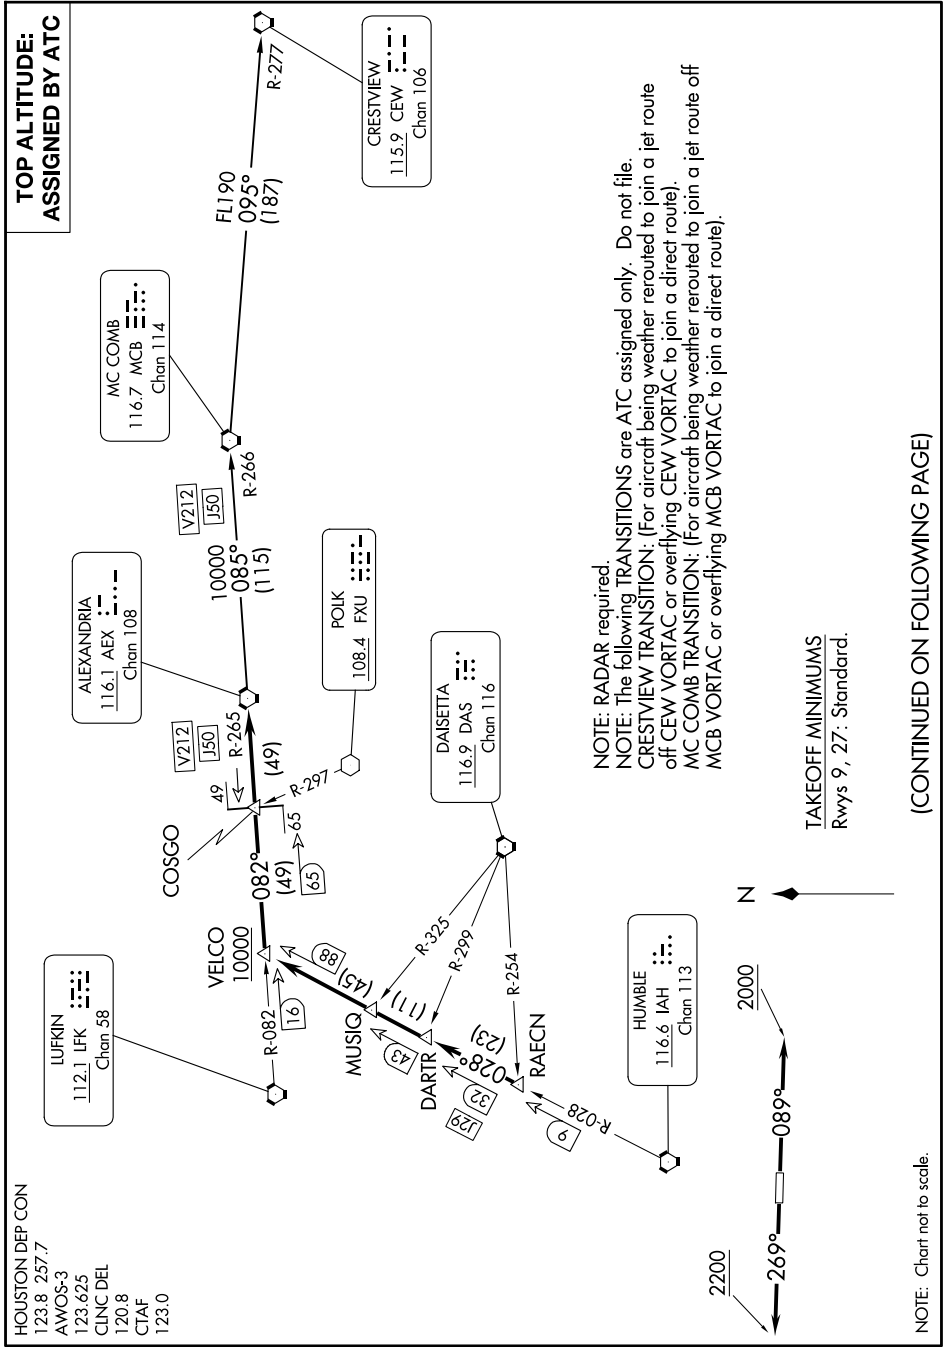

# ALEXANDRIA THREE DEPARTURE

SC-5, 19 FEB 2026 to 19 MAR 2026

HOUSTON DEP CON  
 123.8 257.7  
 AWOS-3  
 123.625  
 CLNC DEL  
 120.8  
 CTAF  
 123.0

NOTE: RADAR required.  
 NOTE: The following TRANSITIONS are ATC assigned only. Do not file.  
 CRESTVIEW TRANSITION: (For aircraft being weather routed to join a jet route off CEW VORTAC or overflying CEW VORTAC to join a direct route).  
 MC COMB TRANSITION: (For aircraft being weather routed to join a jet route off MCB VORTAC or overflying MCB VORTAC to join a direct route).

TAKEOFF MINIMUMS  
 Rwy 9, 27: Standard.

(CONTINUED ON FOLLOWING PAGE)

NOTE: Chart not to scale.

# ALEXANDRIA THREE DEPARTURE

SC-5, 19 FEB 2026 to 19 MAR 2026