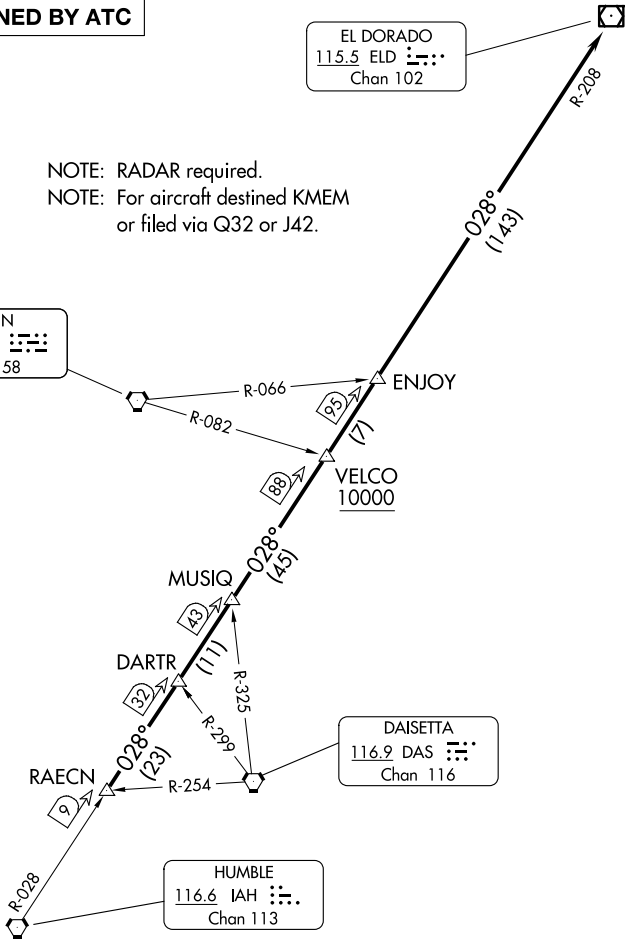

EL DORADO ONE DEPARTURE

AWOS-3
123.625
CLNC DEL
120.8
CTAF
123.0
HOUSTON DEP CON
123.8 257.7

**TOP ALTITUDE:
ASSIGNED BY ATC**

EL DORADO
115.5 ELD :
Chan 102

NOTE: RADAR required.
NOTE: For aircraft destined KMEM
or filed via Q32 or J42.

LUFKIN
112.1 LFK :
Chan 58

TAKEOFF MINIMUMS
Rwys 9, 27: Standard.

NOTE: Chart not to scale.

(CONTINUED ON FOLLOWING PAGE)

SC-5, 19 FEB 2026 to 19 MAR 2026

SC-5, 19 FEB 2026 to 19 MAR 2026