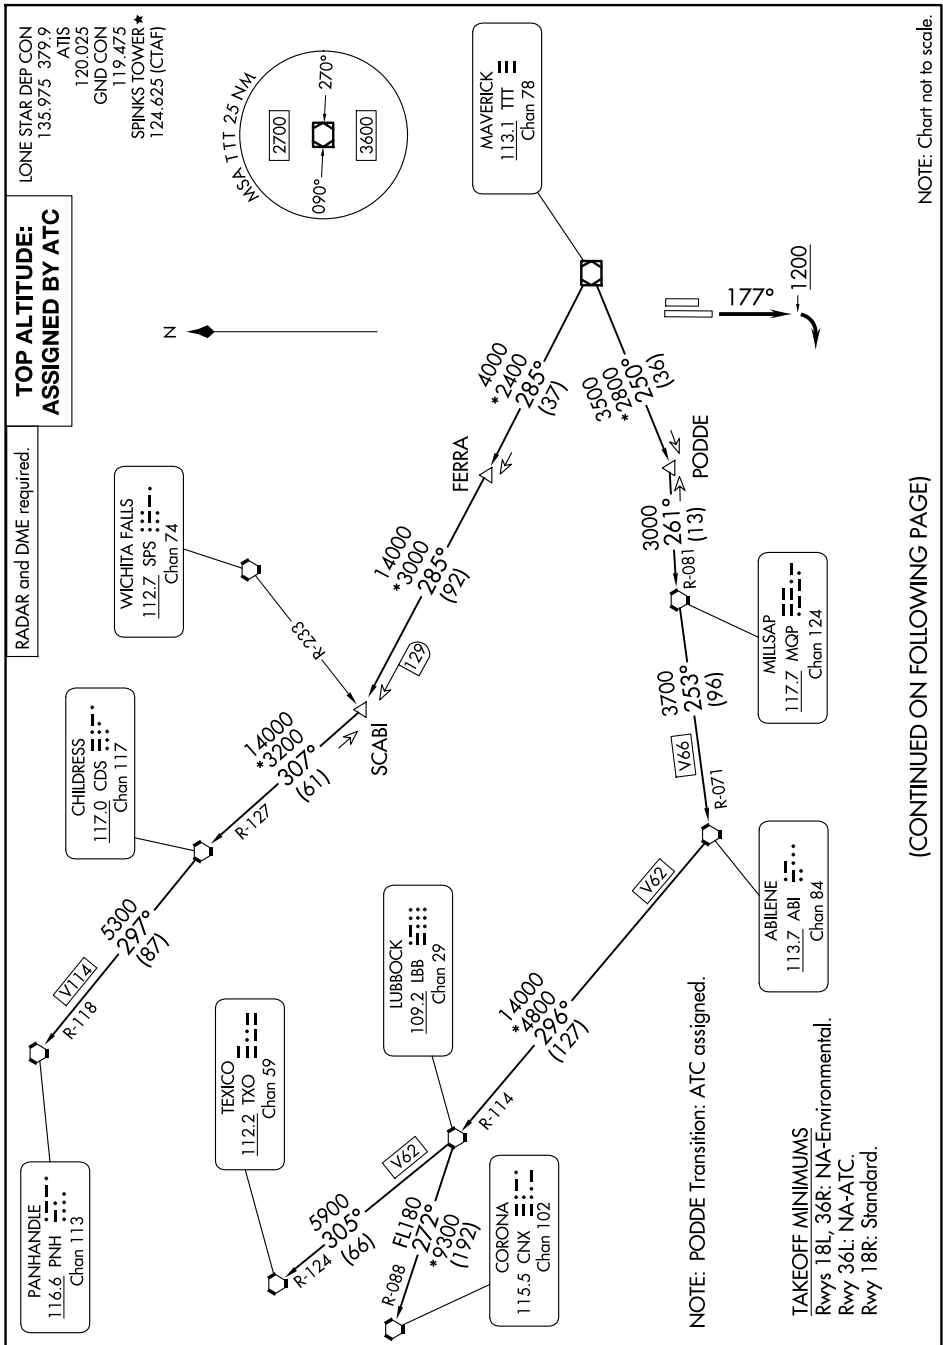

WORTH ONE DEPARTURE

SC-2, 19 FEB 2026 to 19 MAR 2026

(CONTINUED ON FOLLOWING PAGE)

SC-2, 19 FEB 2026 to 19 MAR 2026

WORTH ONE DEPARTURE