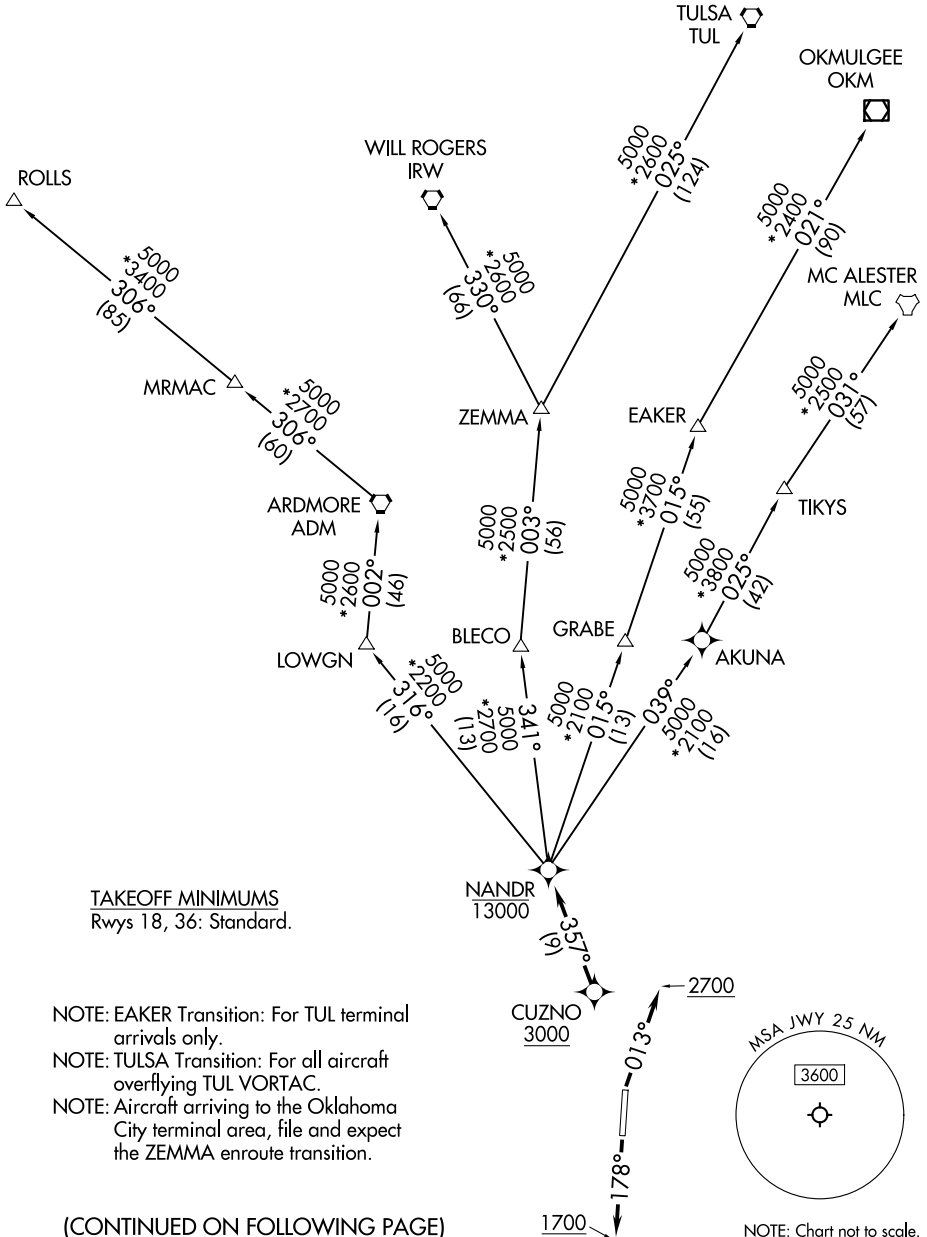

NANDR THREE DEPARTURE (RNAV)

MIDLOTHIAN/WAXAHACHIE, TEXAS

LONE STAR DEP CON
125.2 343.65

RNAV 1 - DME/DME/IRU or GPS.

RADAR required.

**TOP ALTITUDE:
ASSIGNED BY ATC**

SC-2, 19 FEB 2026 to 19 MAR 2026

SC-2, 19 FEB 2026 to 19 MAR 2026

NANDR THREE DEPARTURE (RNAV)