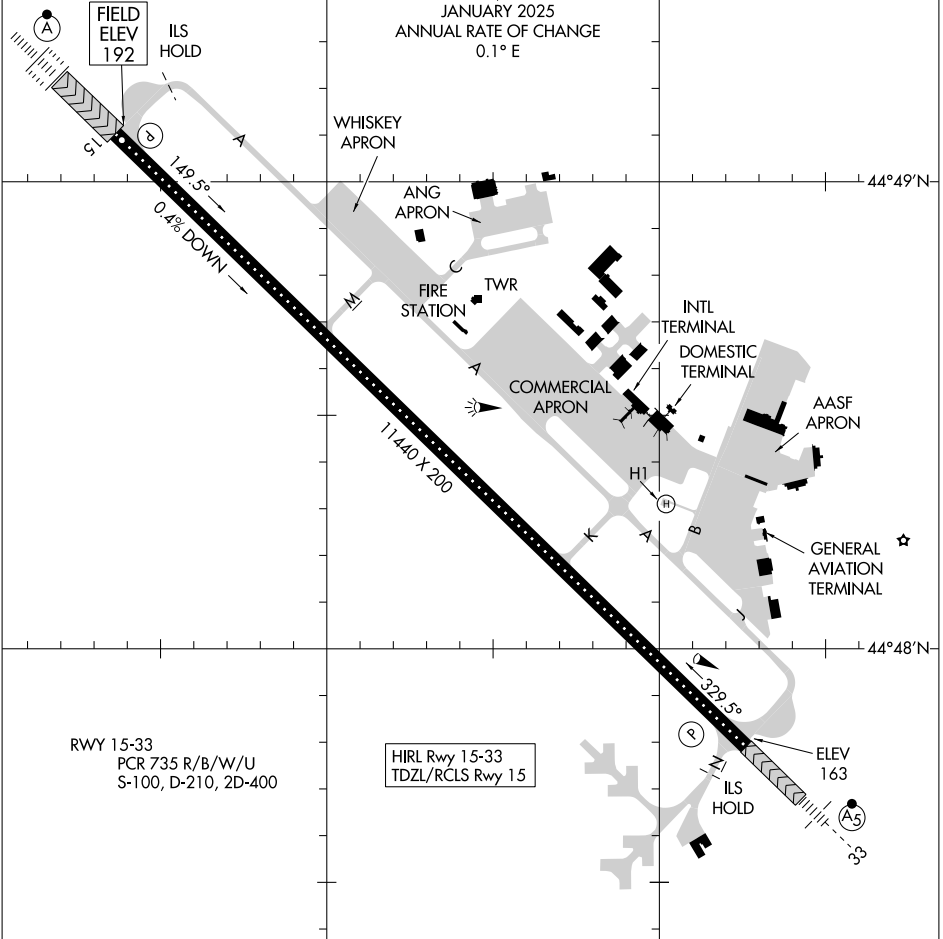

26022

AIRPORT DIAGRAM

AL-39 (FAA)

BANGOR INTL (BGR)
BANGOR, MAINE

ATIS
127.75
BANGOR TOWER
120.7 233.7
GND CON
121.9 348.6
CLINC DEL
135.9 348.6

D

NE-1, 19 MAR 2026 to 16 APR 2026

NE-1, 19 MAR 2026 to 16 APR 2026

CAUTION: BE ALERT TO RUNWAY CROSSING CLEARANCES.
READBACK OF ALL RUNWAY HOLDING INSTRUCTIONS IS REQUIRED.

AIRPORT DIAGRAM

26022

BANGOR, MAINE
BANGOR INTL (BGR)