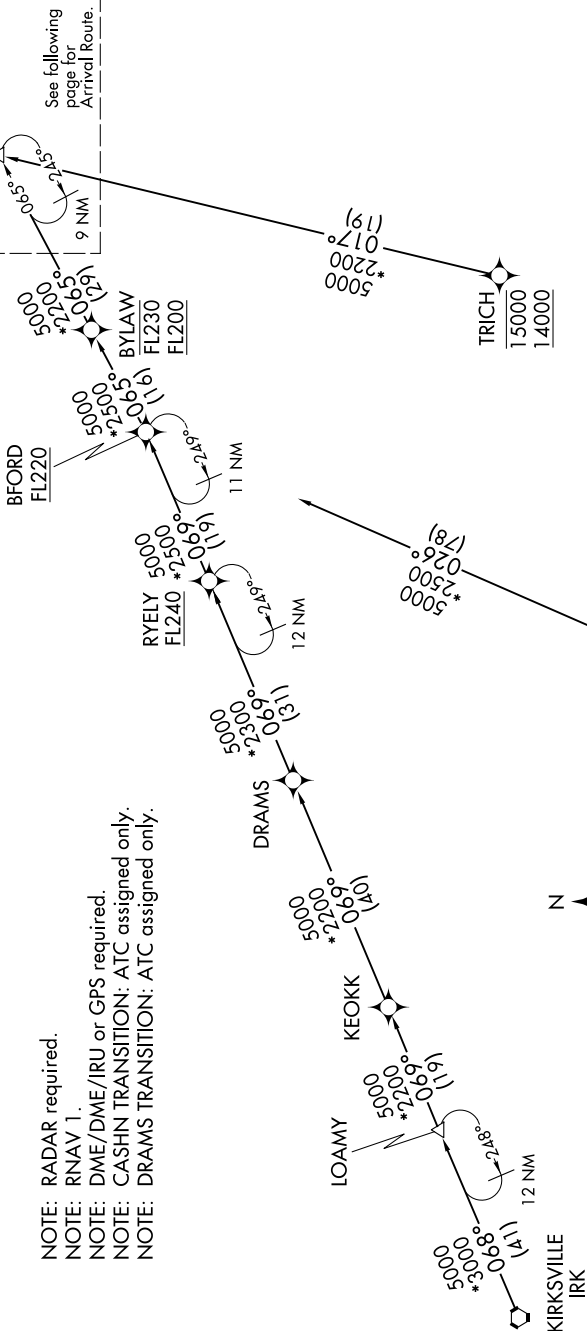

BENKY SIX ARRIVAL (RNAV) Transition Routes

EC-3, 19 MAR 2026 to 16 APR 2026

CHICAGO APP CON
119.0 292.125
D-ATIS
135.4 282.225

- NOTE: RADAR required.
- NOTE: RNAV 1.
- NOTE: DME/DME/IRU or GPS required.
- NOTE: CASHN TRANSITION: ATC assigned only.
- NOTE: DRAMS TRANSITION: ATC assigned only.

BFORD TRANSITION (BFORD.BENKY6):
 BYLAW TRANSITION (BYLAW.BENKY6):
 CASHN TRANSITION (CASHN.BENKY6):
 DRAMS TRANSITION (DRAMS.BENKY6):
 KIRKSVILLE TRANSITION (IRK.BENKY6):
 LOAMY TRANSITION (LOAMY.BENKY6):
 TRICH TRANSITION (TRICH.BENKY6):

(CONTINUED ON FOLLOWING PAGE)

NOTE: Chart not to scale.

BENKY SIX ARRIVAL (RNAV) Transition Routes

EC-3, 19 MAR 2026 to 16 APR 2026