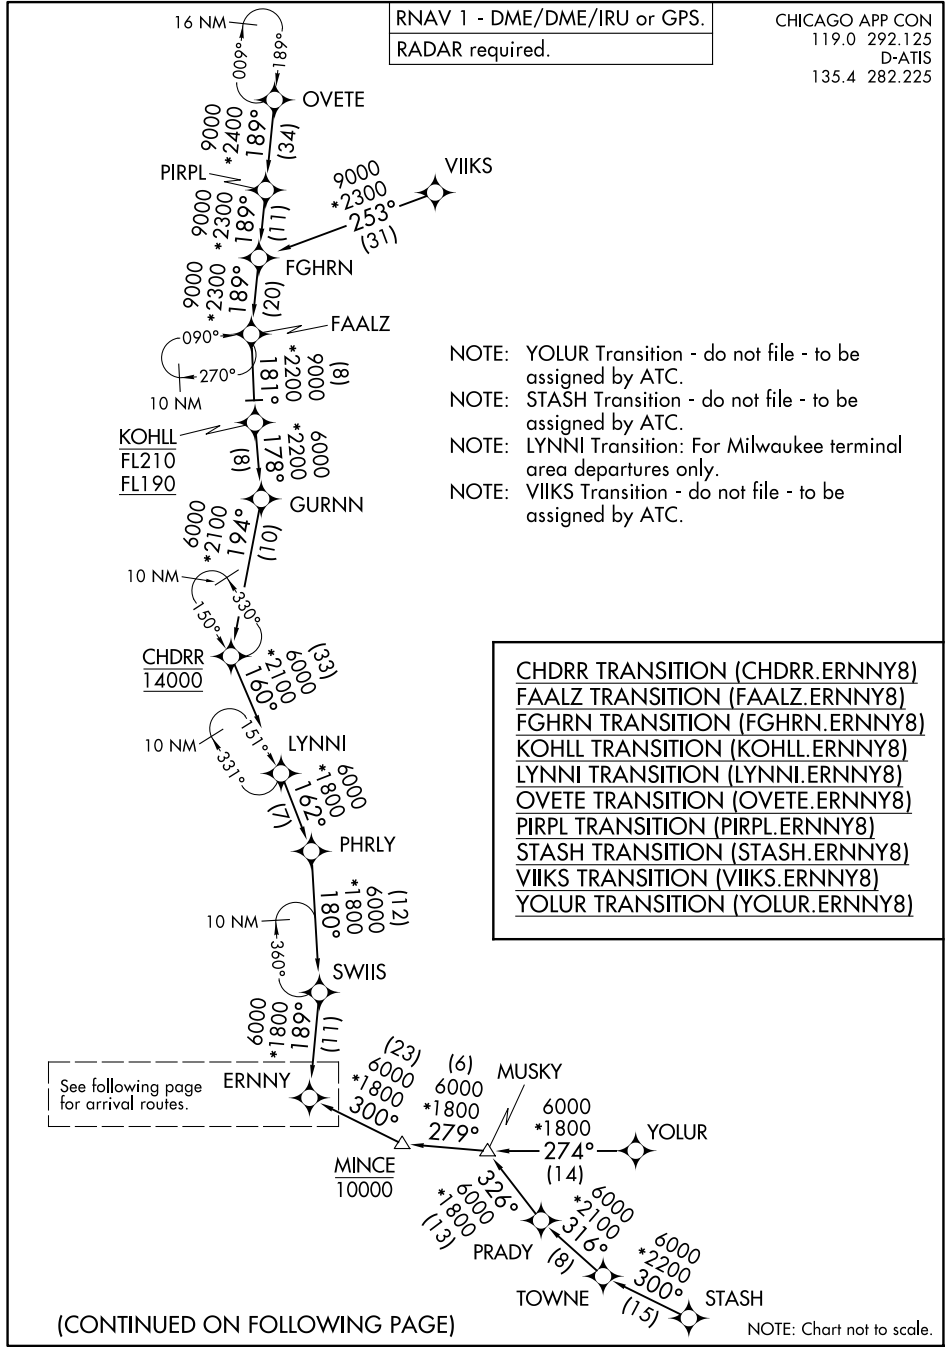

ERNNY EIGHT ARRIVAL (RNAV) Transition Routes

CHICAGO, ILLINOIS

- NOTE: YOLUR Transition - do not file - to be assigned by ATC.
- NOTE: STASH Transition - do not file - to be assigned by ATC.
- NOTE: LYNNI Transition: For Milwaukee terminal area departures only.
- NOTE: VIKS Transition - do not file - to be assigned by ATC.

- CHDRR TRANSITION (CHDRR.ERNNY8)
- FAALZ TRANSITION (FAALZ.ERNNY8)
- FGHRN TRANSITION (FGHRN.ERNNY8)
- KOHL TRANSITION (KOHLL.ERNNY8)
- LYNNI TRANSITION (LYNNI.ERNNY8)
- OVETE TRANSITION (OVETE.ERNNY8)
- PIRPL TRANSITION (PIRPL.ERNNY8)
- STASH TRANSITION (STASH.ERNNY8)
- VIKS TRANSITION (VIKS.ERNNY8)
- YOLUR TRANSITION (YOLUR.ERNNY8)

EC-3, 19 MAR 2026 to 16 APR 2026

EC-3, 19 MAR 2026 to 16 APR 2026