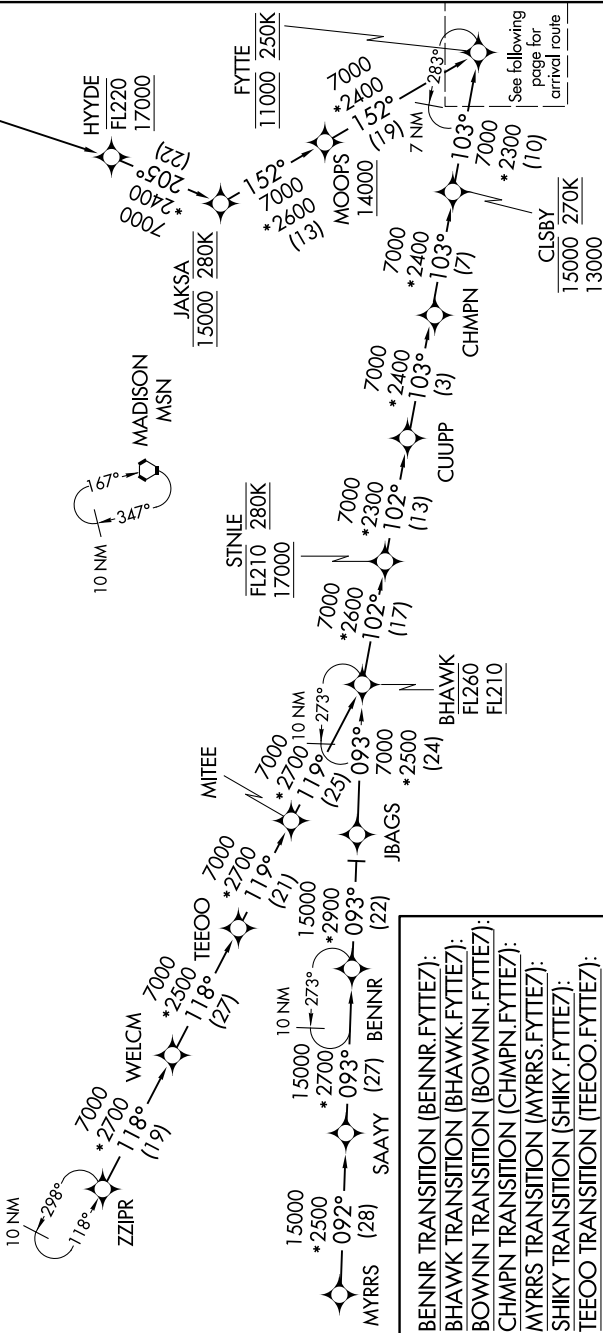

FYTTE SEVEN ARRIVAL (RNAV) Transition Routes

CHICAGO O'HARE INTL (ORD)
CHICAGO, ILLINOIS

EC-3, 19 MAR 2026 to 16 APR 2026

CHICAGO APP CON
119.0 292.125
D-ATIS
135.4 282.225

NOTE: RADAR required.
NOTE: RNAV 1.
NOTE: DME/DME/IRU or GPS required.

NOTE: Chart not to scale.

(CONTINUED ON FOLLOWING PAGE)

EC-3, 19 MAR 2026 to 16 APR 2026