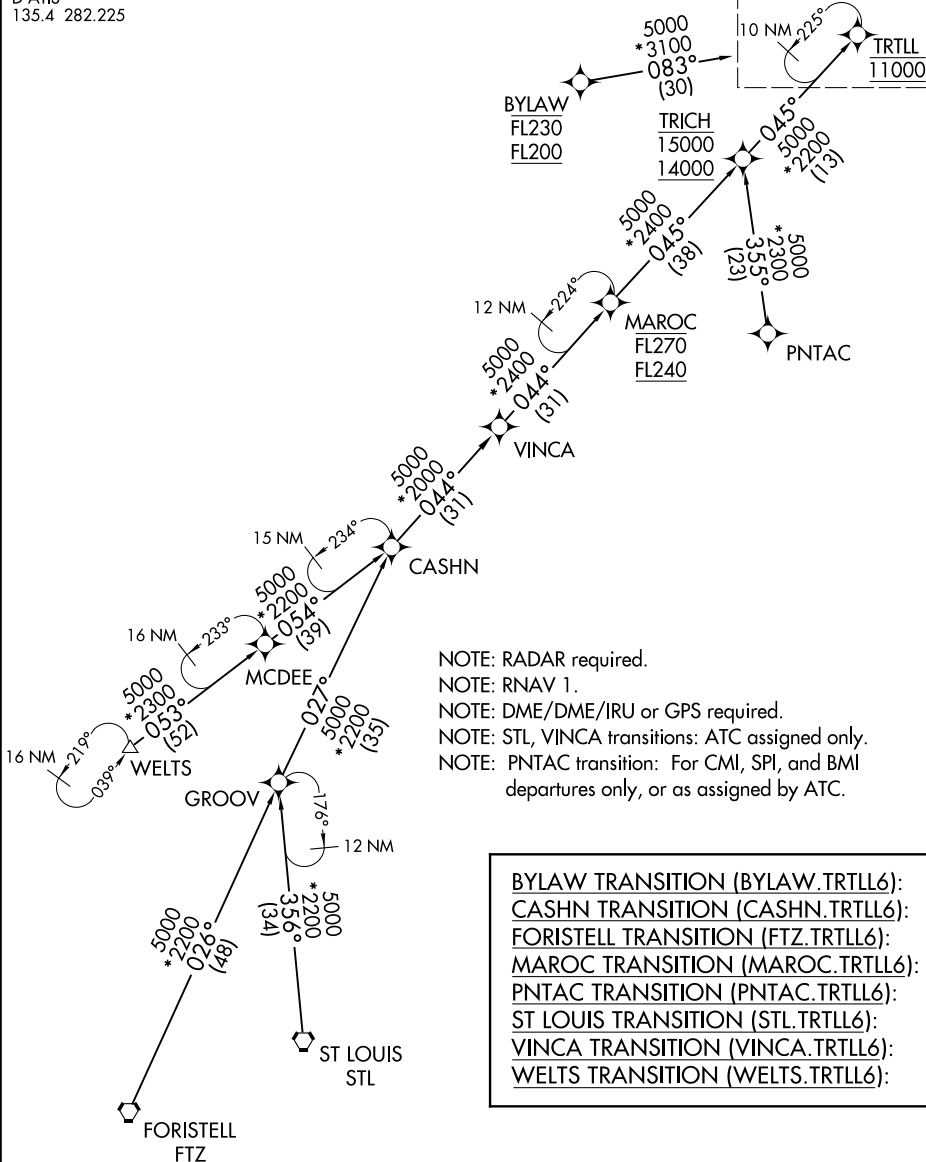

TRTLL SIX ARRIVAL (RNAV) Transition Routes

CHICAGO APP CON
119.0 292.125
D-ATIS
135.4 282.225

See following page for
Arrival Routes

NOTE: RADAR required.
 NOTE: RNAV 1.
 NOTE: DME/DME/IRU or GPS required.
 NOTE: STL, VINCA transitions: ATC assigned only.
 NOTE: PNTAC transition: For CMI, SPI, and BMI departures only, or as assigned by ATC.

BYLAW TRANSITION (BYLAW.TRTLL6):
CASHN TRANSITION (CASHN.TRTLL6):
FORISTELL TRANSITION (FTZ.TRTLL6):
MAROC TRANSITION (MAROC.TRTLL6):
PNTAC TRANSITION (PNTAC.TRTLL6):
ST LOUIS TRANSITION (STL.TRTLL6):
VINCA TRANSITION (VINCA.TRTLL6):
WELTS TRANSITION (WELTS.TRTLL6):

(CONTINUED ON FOLLOWING PAGE)

NOTE: Chart not to scale.

EC-3, 19 MAR 2026 to 16 APR 2026

EC-3, 19 MAR 2026 to 16 APR 2026