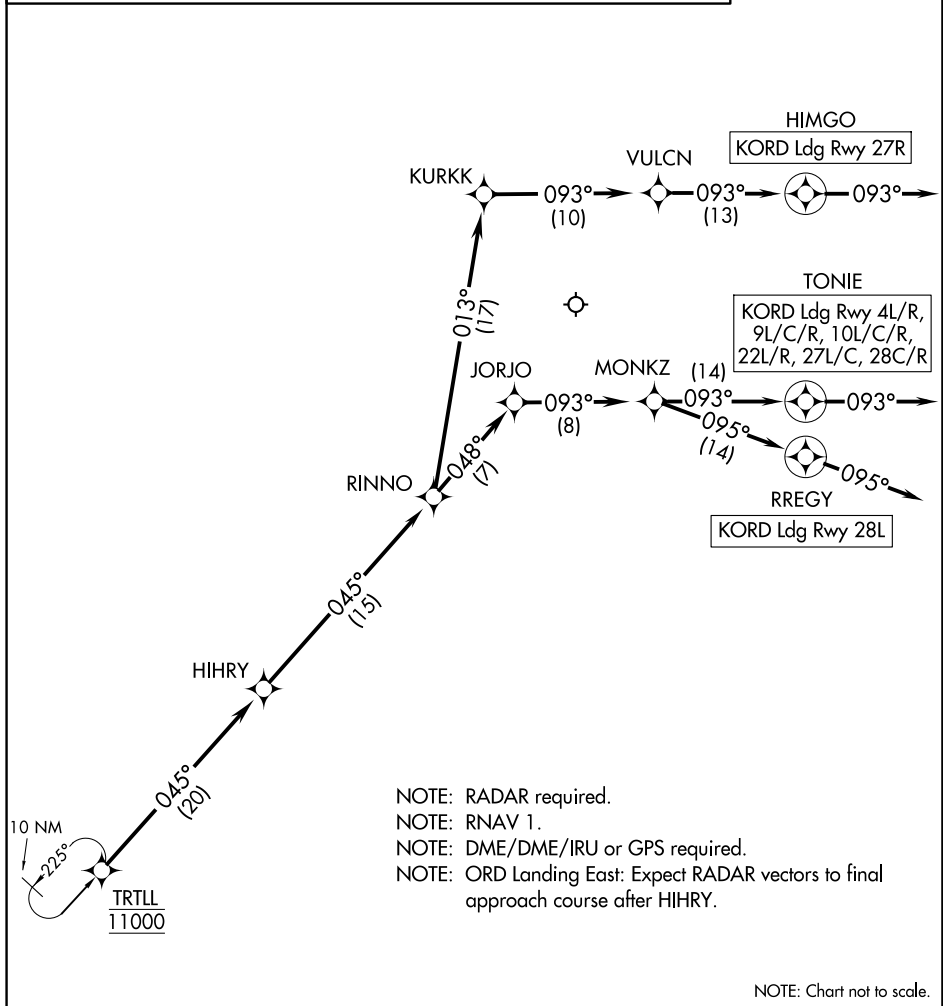

TRTLL SIX ARRIVAL (RNAV) Arrival Routes

ARRIVAL ROUTE DESCRIPTION

From TRTLL on track 045° to HIHRY, then on track 045° to RINNO.

LANDING RWYS 4L/R, 9L/C/R, 10L/C/R, 22L/R, 27L/C, 28C/R:

From RINNO on track 048° to JORJO, then on track 093° to MONKZ, then on track 093° to TONIE, then on track 093°. Expect RADAR vectors to final approach course.

LANDING RWY 27R: From RINNO on track 013° to KURKK, then on track 093° to VULCN, then on track 093° to HIMGO, then on track 093°. Expect RADAR vectors to final approach course.

LANDING RWY 28L: From RINNO on track 048° to JORJO, then on track 093° to MONKZ, then on track 095° to RREGY, then on track 095°. Expect RADAR vectors to final approach course.

CHICAGO APP CON
119.0 292.125
D-ATIS
135.4 282.225

- NOTE: RADAR required.
- NOTE: RNAV 1.
- NOTE: DME/DME/IRU or GPS required.
- NOTE: ORD Landing East: Expect RADAR vectors to final approach course after HIHRY.

NOTE: Chart not to scale.

EC-3, 19 MAR 2026 to 16 APR 2026

EC-3, 19 MAR 2026 to 16 APR 2026

TRTLL SIX ARRIVAL (RNAV) Arrival Routes