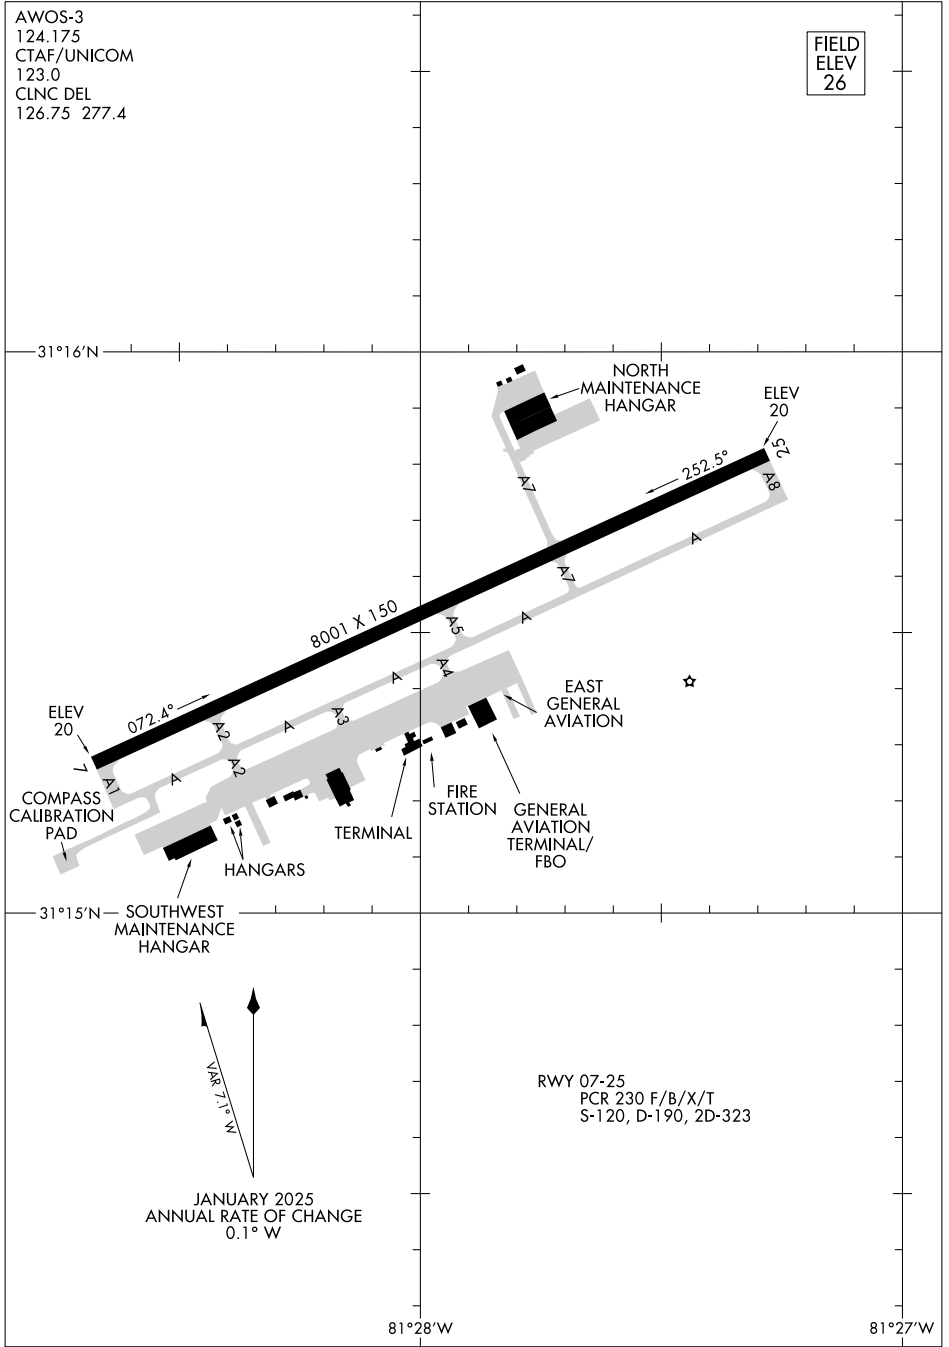

25107

AIRPORT DIAGRAM

BRUNSWICK GOLDEN ISLES (BQK)

BRUNSWICK, GEORGIA

AL-167 (FAA)

AWOS-3
124.175
CTAF/UNICOM
123.0
CLNC DEL
126.75 277.4

FIELD
ELEV
26

SE-4, 19 MAR 2026 to 16 APR 2026

SE-4, 19 MAR 2026 to 16 APR 2026

AIRPORT DIAGRAM

25107

BRUNSWICK, GEORGIA

BRUNSWICK GOLDEN ISLES (BQK)