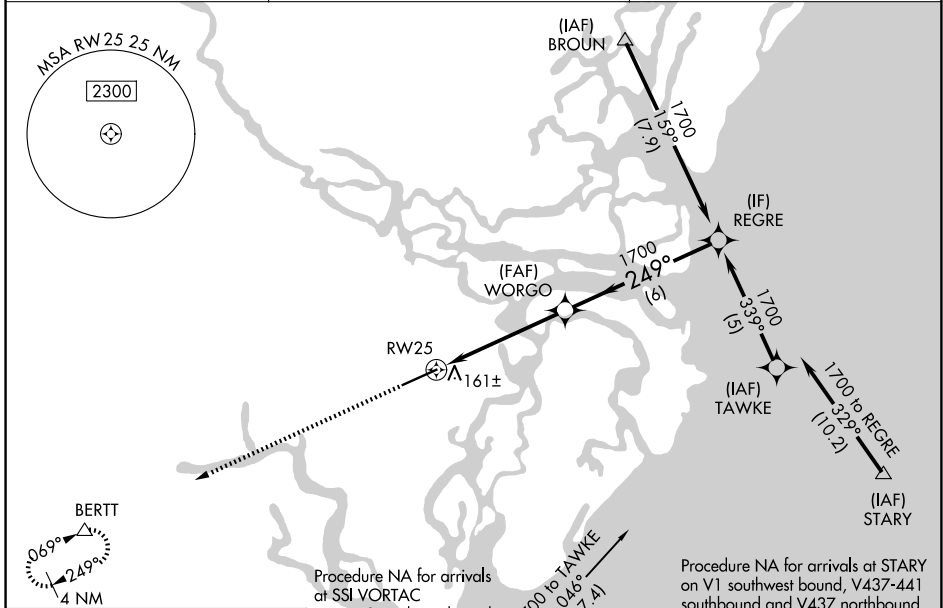

WAAS CH 61201 W25A	APP CRS 249°	Rwy Ldg TDZE Apt Elev	8001 26 26
--	------------------------	-----------------------------	---------------------------------------

RNAV (GPS) RWY 25

BRUNSWICK GOLDEN ISLES (BQK)

RNP APCH.	MISSED APPROACH: Climb to 3000 direct BERTT and hold.
<p>For uncompensated Baro-VNAV systems, LNAV/VNAV NA below -15°C or above 54°C.</p>	

AWOS-3 124.175	JACKSONVILLE CENTER 126.75 277.4	UNICOM 123.0 (CTAF) 0
--------------------------	--	---------------------------------

ELEV 26	TDZE 26
---------	---------

SE-4, 19 MAR 2026 to 16 APR 2026

SE-4, 19 MAR 2026 to 16 APR 2026