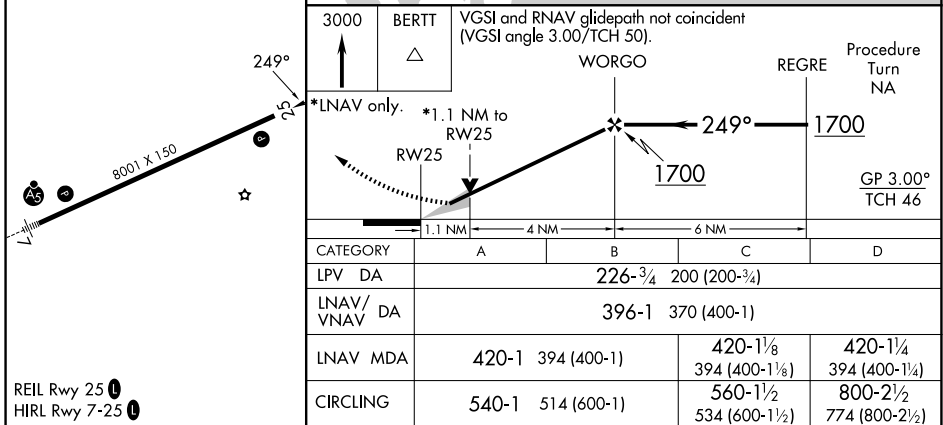

WAAS CH 61201 W25A	APP CRS 249°	Rwy Ldg TDZE Apt Elev	8001 26 26
--	------------------------	-----------------------------	---------------------------------------

RNAV (GPS) RWY 25

BRUNSWICK GOLDEN ISLES (BQK)

RNP APCH.	MISSED APPROACH: Climb to 3000 direct BERTT and hold.
<p>For uncompensated Baro-VNAV systems, LNAV/VNAV NA below -15°C or above 54°C.</p>	

AWOS-3 124.175	JACKSONVILLE CENTER 126.75 277.4	UNICOM 123.0 (CTAF) 0
--------------------------	--	---------------------------------

ELEV 26	TDZE 26
---------	---------

SE-4, 19 MAR 2026 to 16 APR 2026

SE-4, 19 MAR 2026 to 16 APR 2026