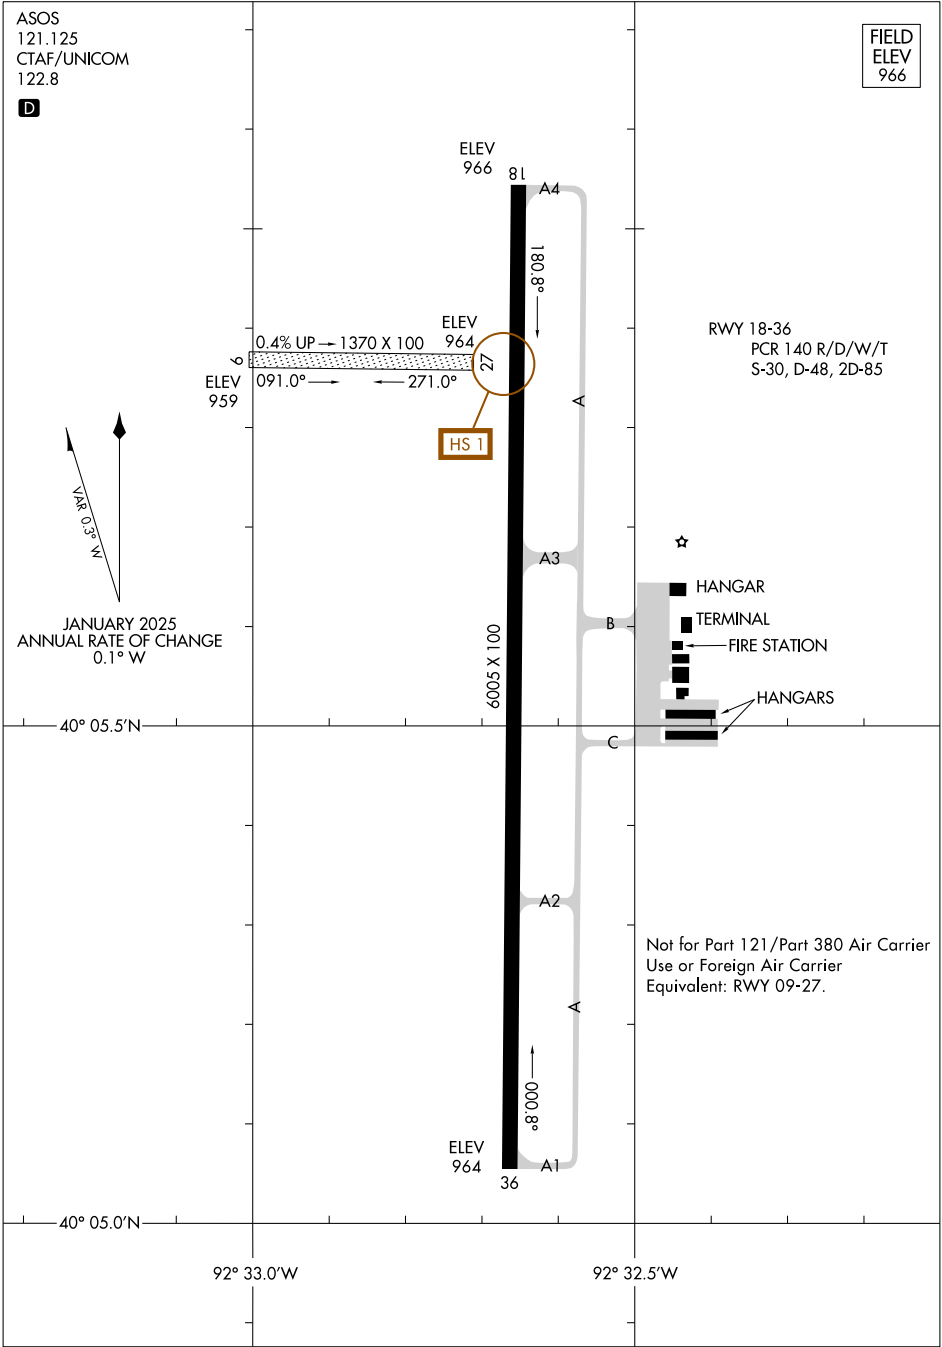

26022

AIRPORT DIAGRAM

AL-217 (FAA)

KIRKSVILLE RGNL (IRK)
KIRKSVILLE, MISSOURI

ASOS
121.125
CTAF/UNICOM
122.8

D

FIELD
ELEV
966

NC-3, 19 MAR 2026 to 16 APR 2026

NC-3, 19 MAR 2026 to 16 APR 2026

RWY 18-36
PCR 140 R/D/W/T
S-30, D-48, 2D-85

HANGAR
★
TERMINAL
FIRE STATION
HANGARS

Not for Part 121/Part 380 Air Carrier
Use or Foreign Air Carrier
Equivalent: RWY 09-27.

AIRPORT DIAGRAM

26022

KIRKSVILLE, MISSOURI
KIRKSVILLE RGNL (IRK)