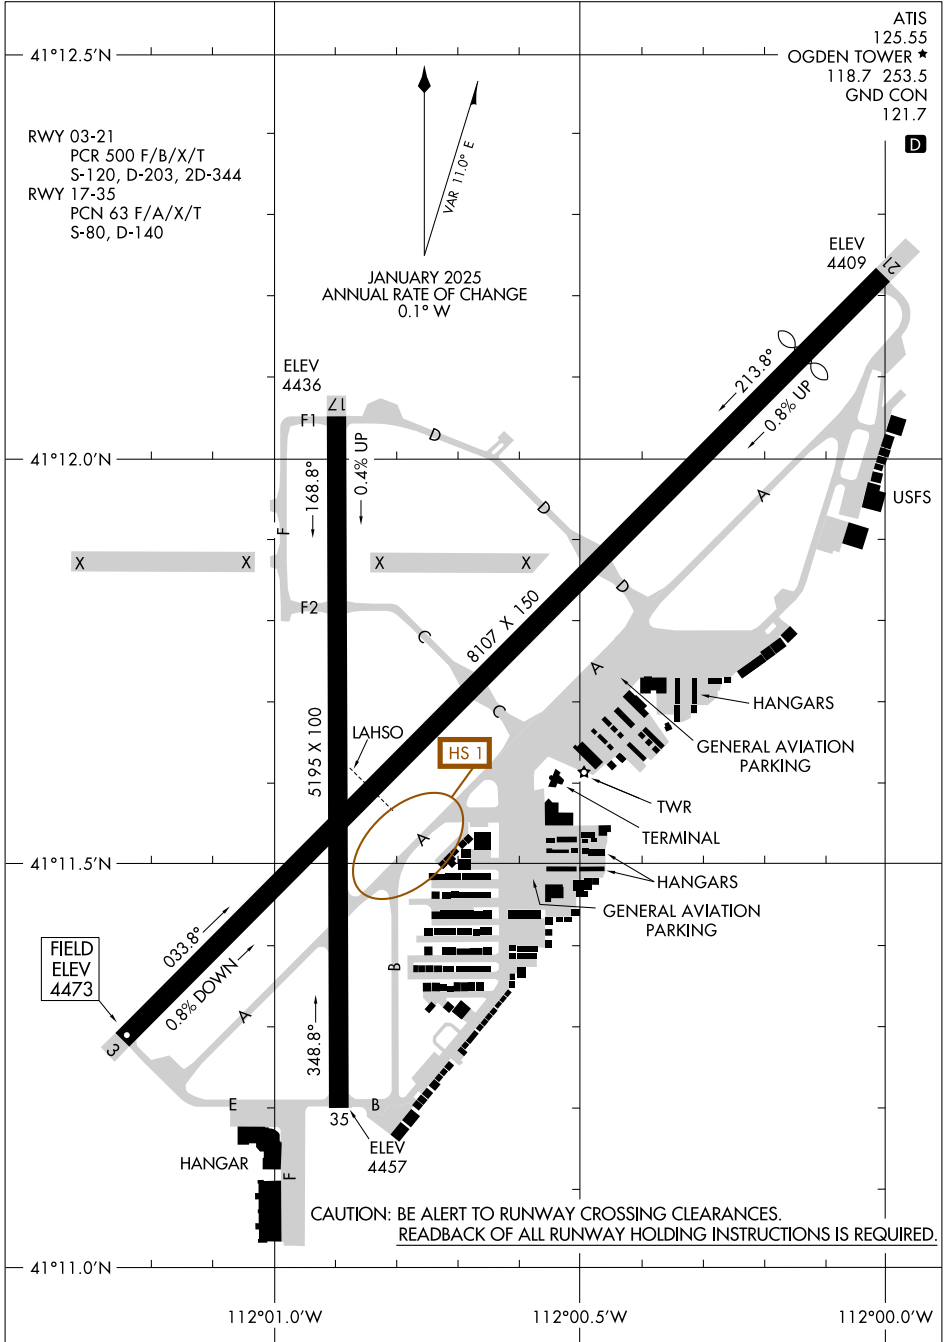

25331

AIRPORT DIAGRAM

AL-297 (FAA)

OGDEN-HINCKLEY (OGD)

OGDEN, UTAH

SW-4, 19 MAR 2026 to 16 APR 2026

SW-4, 19 MAR 2026 to 16 APR 2026

CAUTION: BE ALERT TO RUNWAY CROSSING CLEARANCES.
READBACK OF ALL RUNWAY HOLDING INSTRUCTIONS IS REQUIRED.

AIRPORT DIAGRAM

25331

OGDEN-HINCKLEY (OGD)

OGDEN, UTAH