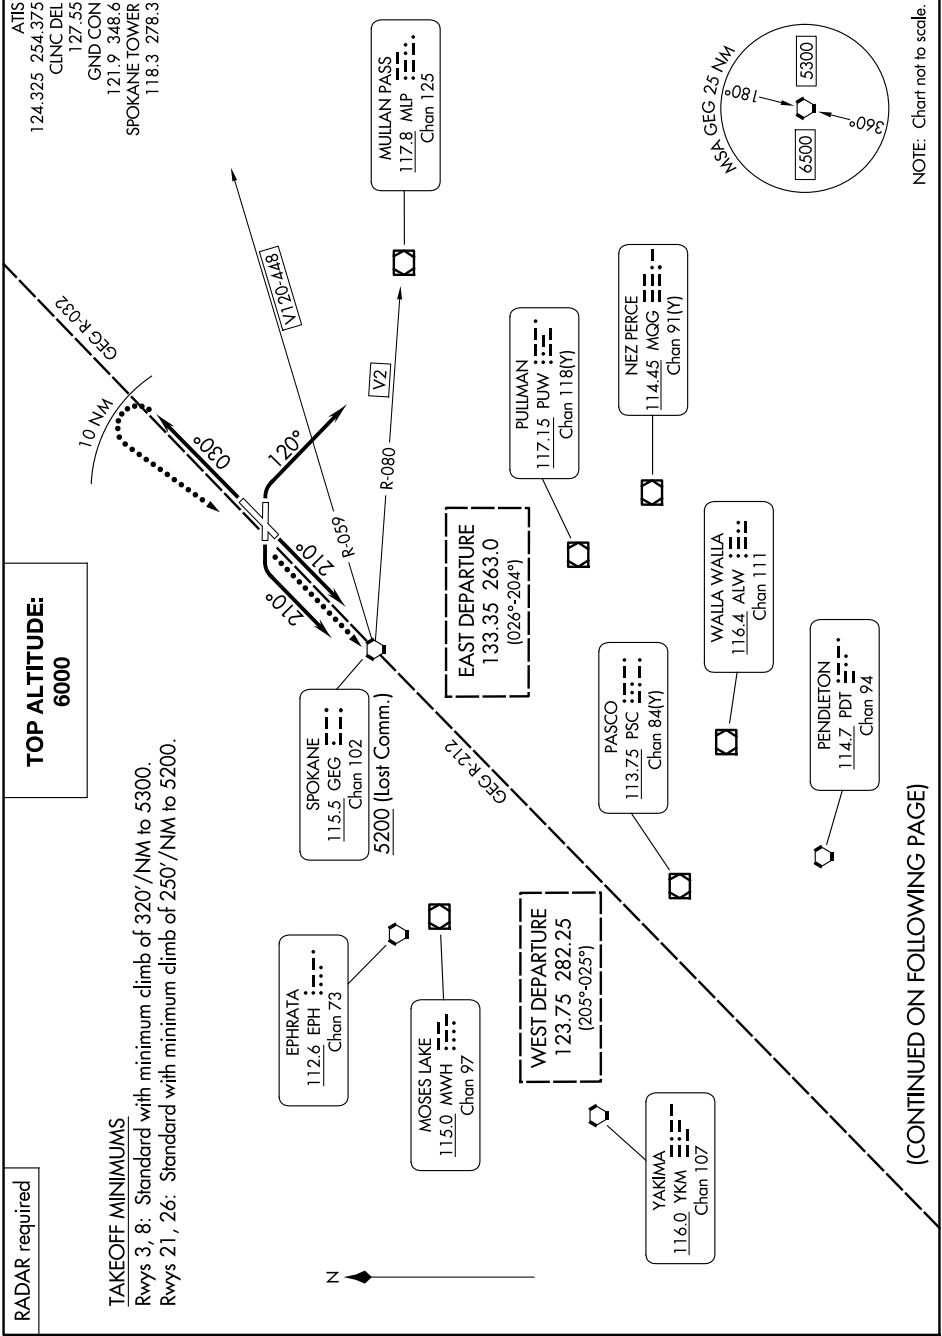

# SPOKANE EIGHT DEPARTURE

AL-403 (FAA)

SPOKANE INTL (GEG)  
SPOKANE, WASHINGTON

NW-1, 19 MAR 2026 to 16 APR 2026

(CONTINUED ON FOLLOWING PAGE)

NW-1, 19 MAR 2026 to 16 APR 2026

# SPOKANE EIGHT DEPARTURE

SPOKANE, WASHINGTON  
SPOKANE INTL (GEG)