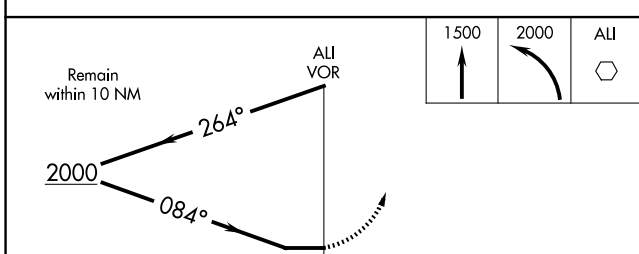

MISSED APPROACH: Climb to 1500 then climbing left turn to 2000 direct ALI VOR and hold.

ASOS 119,225	KINGSVILLE APP CON ★ 119,9 290,45	UNICOM 123.0 (CTAF) ①
------------------------	---	---------------------------------