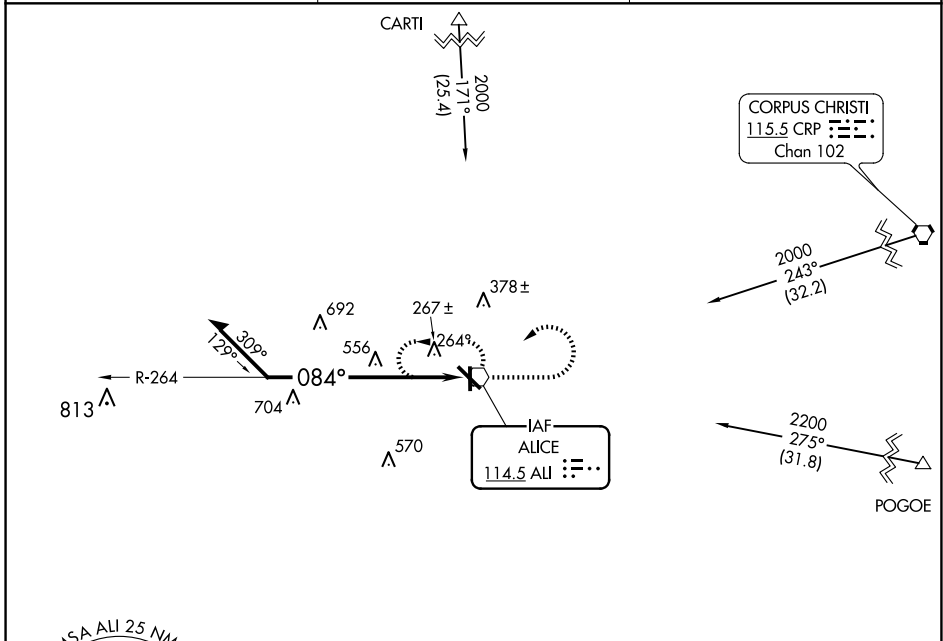

VOR ALI 114.5	APP CRS 084°	Rwy Idg TDZE Apt Elev	N/A N/A 178
-------------------------	------------------------	-----------------------------	--

VOR-A

ALICE INTL (ALI)

⚠ When local altimeter setting not received, use Nueces County altimeter setting and increase all MDAs 60 feet.

MISSED APPROACH: Climb to 1500 then climbing left turn to 2000 direct ALI VOR and hold.

ASOS 119,225	KINGSVILLE APP CON ★ 119,9 290,45	UNICOM 123.0 (CTAF) ①
------------------------	---	---------------------------------

CATEGORY	A	B	C	D
CIRCLING	1060-1¼	882 (900-1¼)	1060-2¾ 882 (900-2¾)	1060-3 882 (900-3)

SC-3, 19 MAR 2026 to 16 APR 2026

SC-3, 19 MAR 2026 to 16 APR 2026