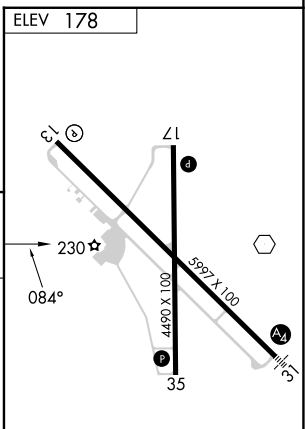

VOR ALI 114.5	APP CRS 084°	Rwy Idg TDZE Apt Elev	N/A N/A 178
-------------------------	------------------------	-----------------------------	--

VOR-A

ALICE INTL (ALI)

⚠ When local altimeter setting not received, use Nueces County altimeter setting and increase all MDAs 60 feet.

MISSED APPROACH: Climb to 1500 then climbing left turn to 2000 direct ALI VOR and hold.

ASOS 119,225	KINGSVILLE APP CON ★ 119,9 290,45	UNICOM 123.0 (CTAF) ①
------------------------	---	---------------------------------

CATEGORY	A	B	C	D
CIRCLING	1060-1¼	882 (900-1¼)	1060-2¾ 882 (900-2¾)	1060-3 882 (900-3)

SC-3, 19 MAR 2026 to 16 APR 2026

SC-3, 19 MAR 2026 to 16 APR 2026