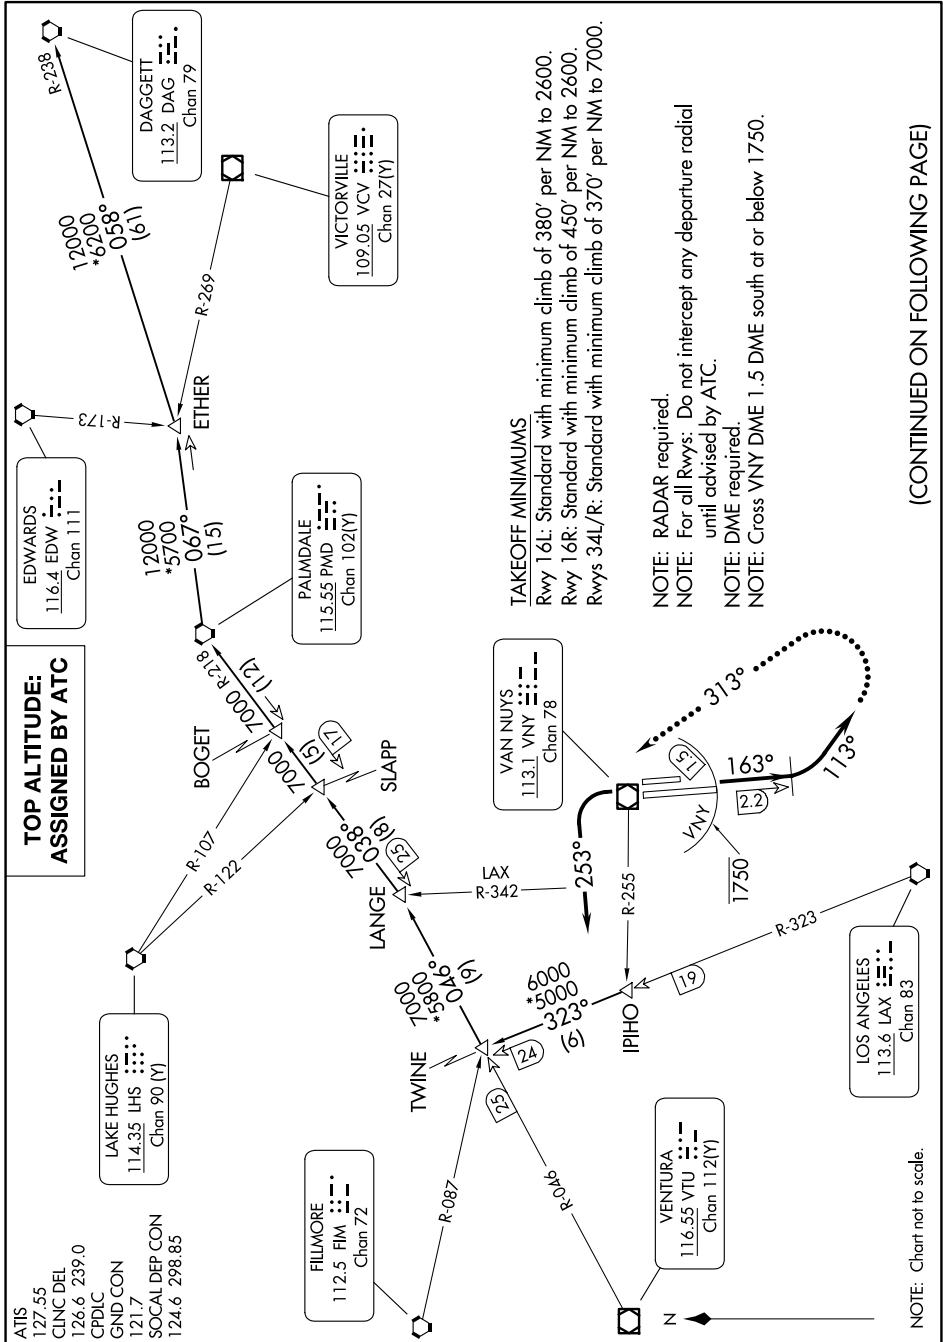

# NEWHALL ONE DEPARTURE

AL-552 (FAA)

VAN NUYS (VNY)  
VAN NUYS, CALIFORNIA

SW-3, 19 MAR 2026 to 16 APR 2026

(CONTINUED ON FOLLOWING PAGE)

# NEWHALL ONE DEPARTURE

VAN NUYS, CALIFORNIA  
VAN NUYS (VNY)

NOTE: Chart not to scale.

SW-3, 19 MAR 2026 to 16 APR 2026