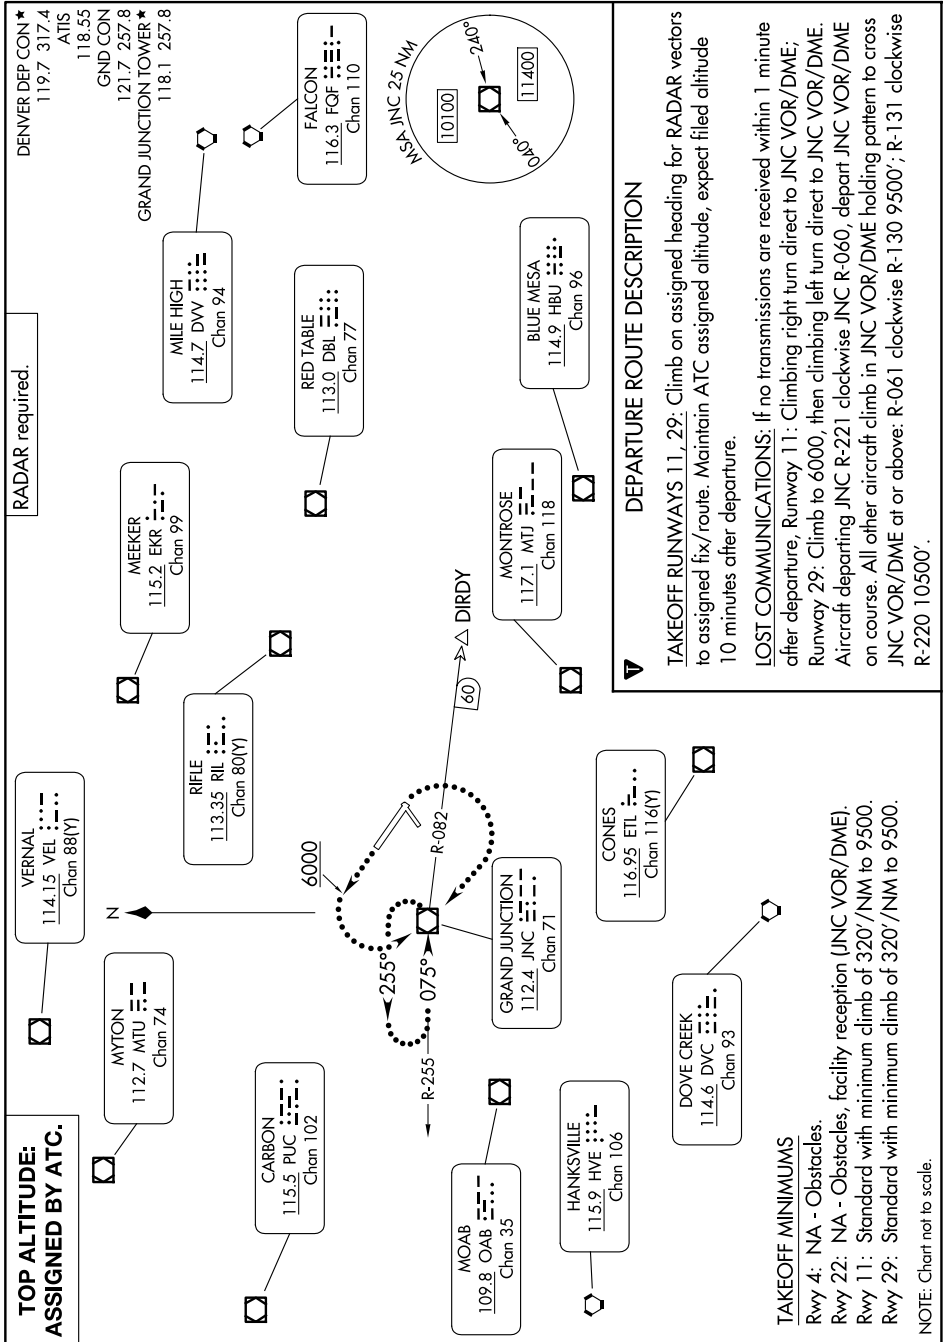

GRAND MESA TWO DEPARTURE

AL-634 (FAA)

GRAND JUNCTION RGNL (GJT)

GRAND JUNCTION, COLORADO

SW-1, 19 MAR 2026 to 16 APR 2026

GRAND MESA TWO DEPARTURE

GRAND JUNCTION, COLORADO

GRAND JUNCTION RGNL (GJT)

SW-1, 19 MAR 2026 to 16 APR 2026

NOTE: Chart not to scale.