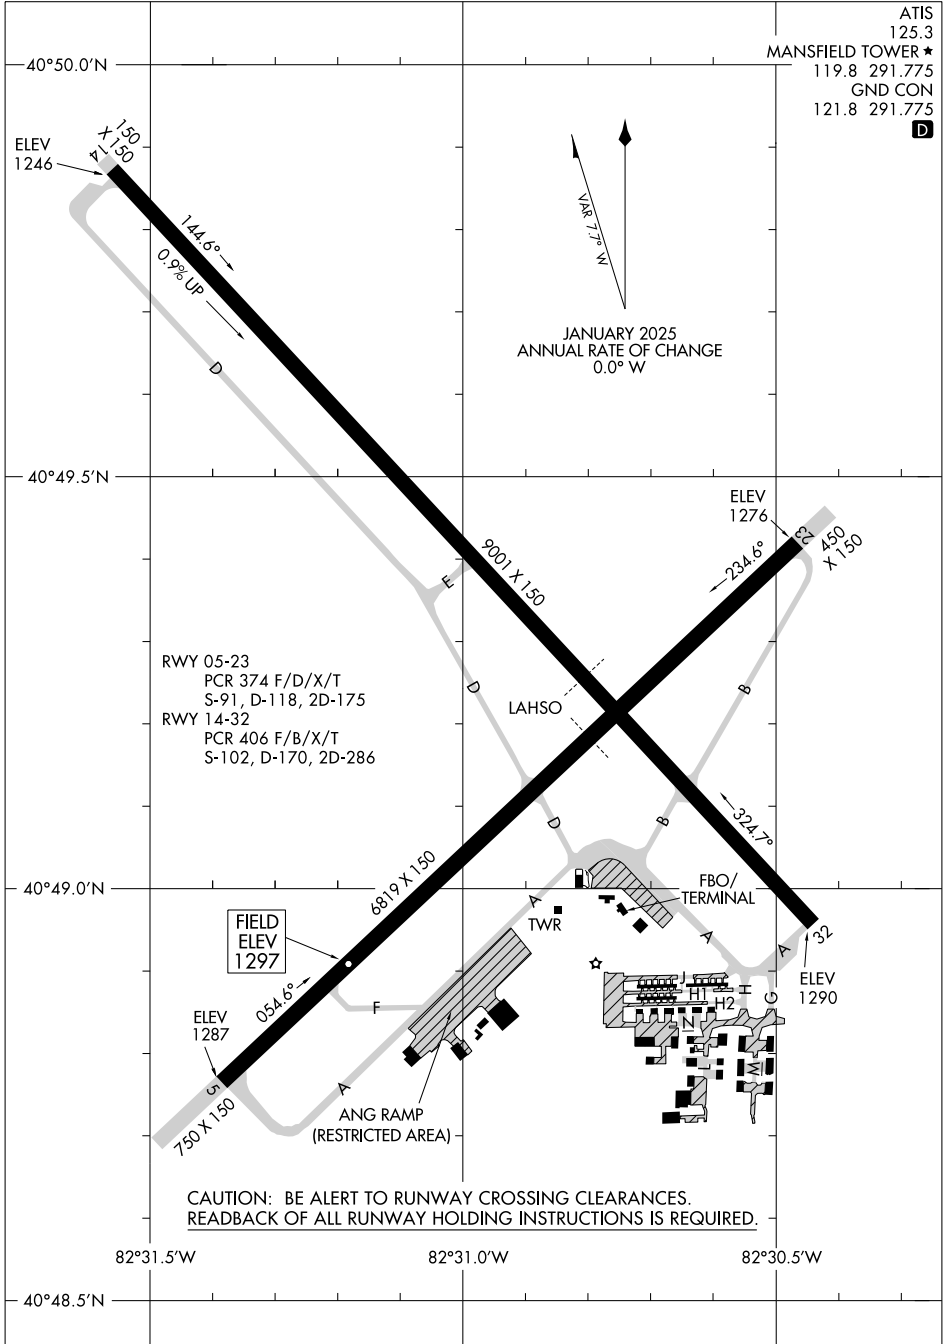

25331

AIRPORT DIAGRAM

AL-860 (FAA)

MANSFIELD LAHM RGNL (MFD)
MANSFIELD, OHIO

ATIS 125.3
 MANSFIELD TOWER ★ 119.8 291.775
 GND CON 121.8 291.775

EC-2, 19 MAR 2026 to 16 APR 2026

EC-2, 19 MAR 2026 to 16 APR 2026

AIRPORT DIAGRAM

25331

MANSFIELD, OHIO
MANSFIELD LAHM RGNL (MFD)